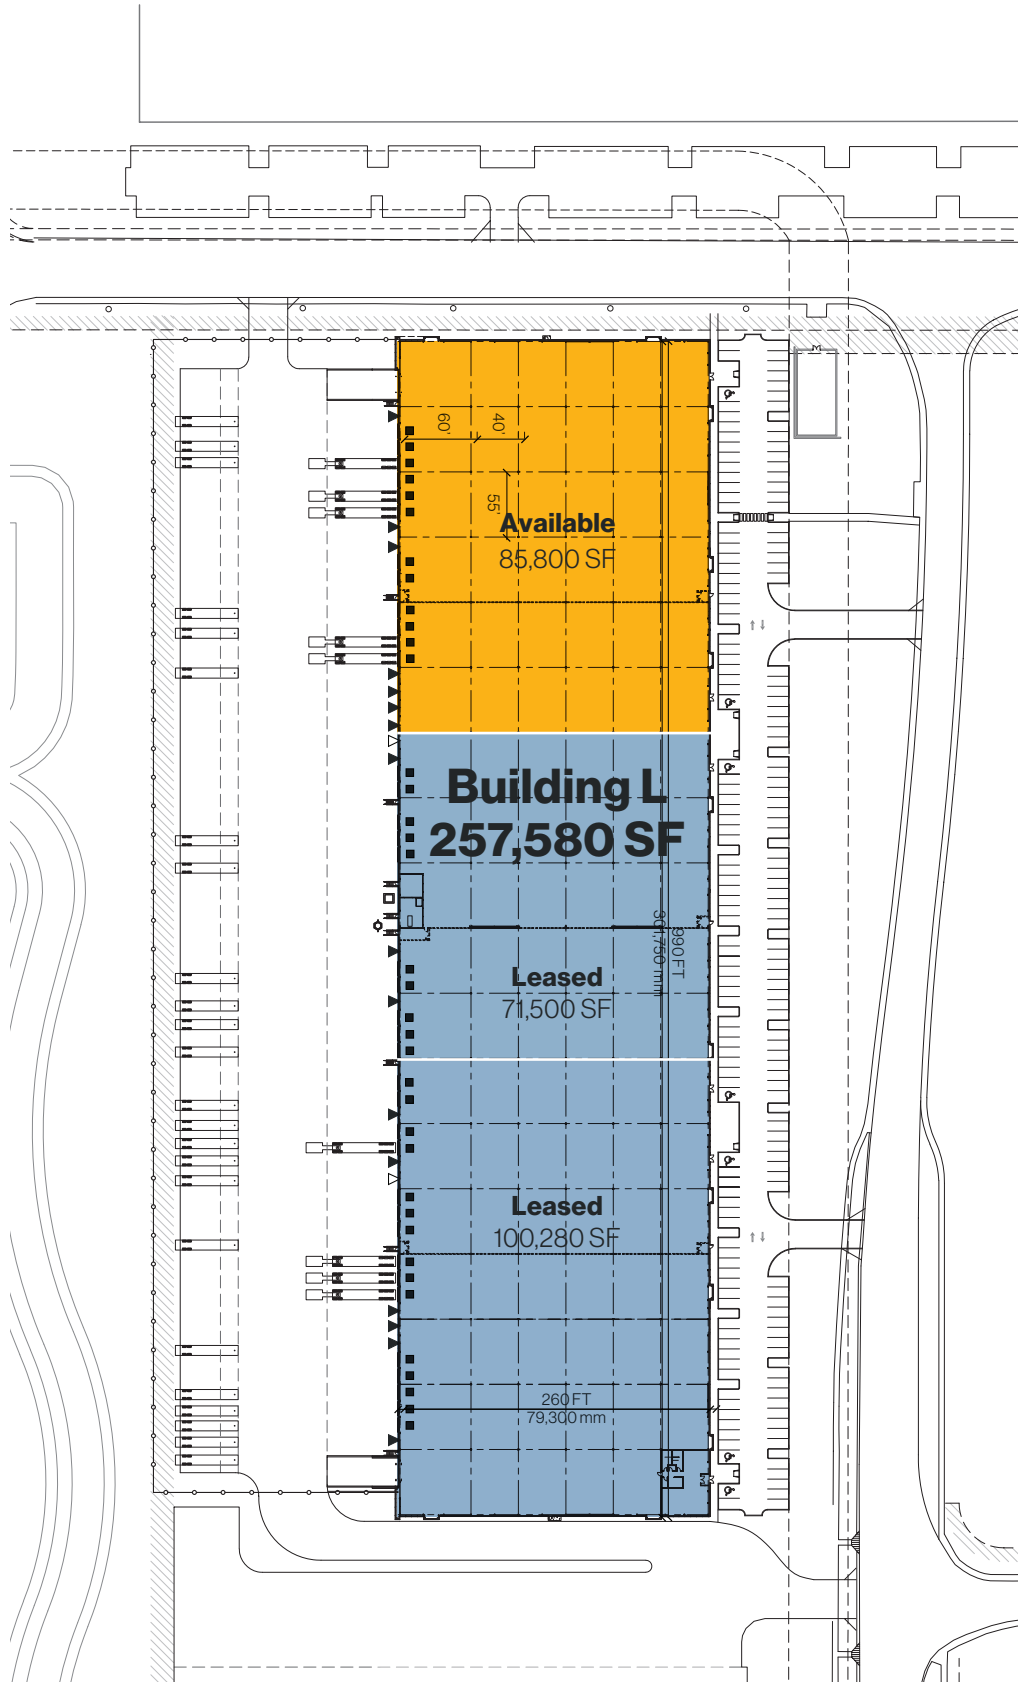

Oxford Airport Business Park

Building L

Oxford Airport Business Park Building L: 1625 100th Avenue NE, Calgary, Alberta

Site legend

- ▼ Knock-out panel locations for overhead doors
- ▽ Knock-out panel locations for drive-in or overhead doors
- Dock leveler locations
- Drive-in door
- ⊙ Scale - N.T.S.
- Available
- Leased