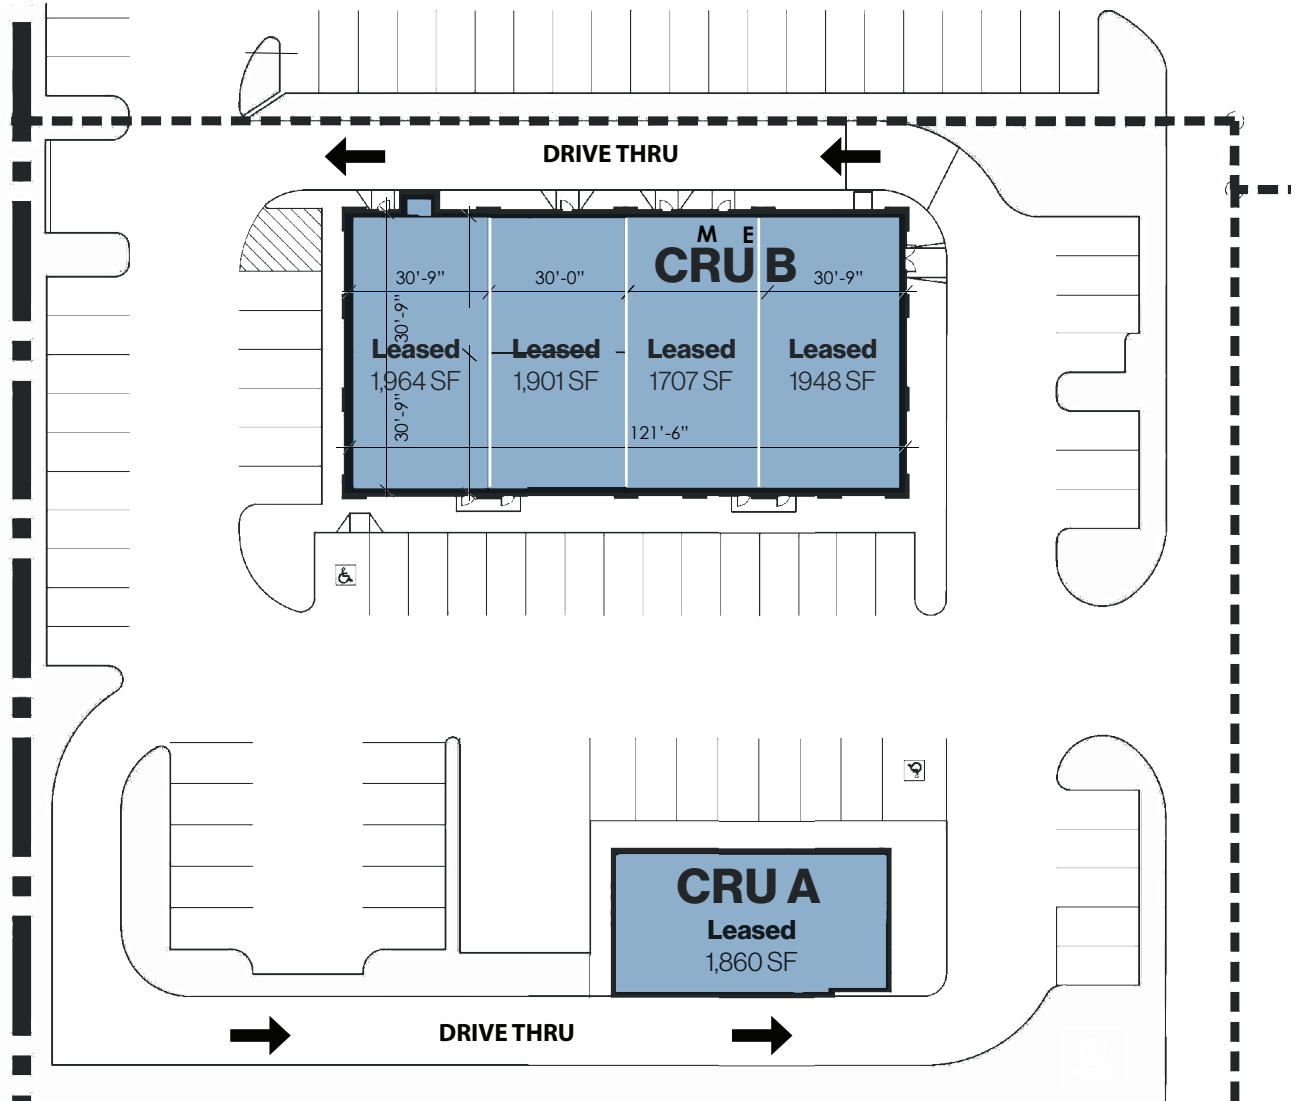

CityView Business Park

Retail

50 STREET

Site legend

- ▼ Dock door
- ▽ Future dock door
- Drive-in door
- ⊙ Scale - N.T.S.
- Available
- Leased