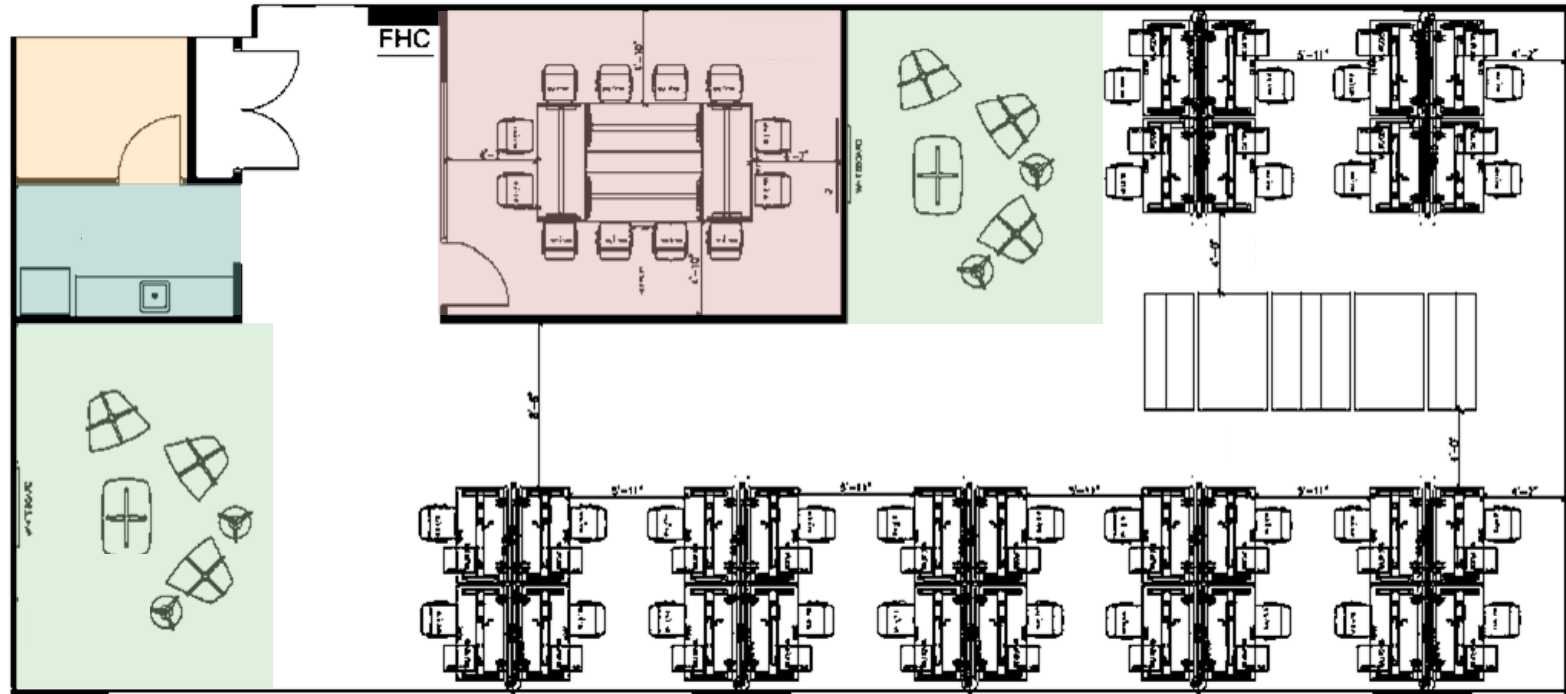

# 120 Adelaide Street W

10th Floor – Suite 1020 – 3,853 SF

- Meeting Room
- Server Room
- Open Collab Spaces
- Kitchen

## Suite Features

- ✓ Available immediately
- ✓ Quick suite
- ✓ Good sized boardroom
- ✓ Reception area
- ✓ Kitchenette
- ✓ LAN room
- ✓ Open work area