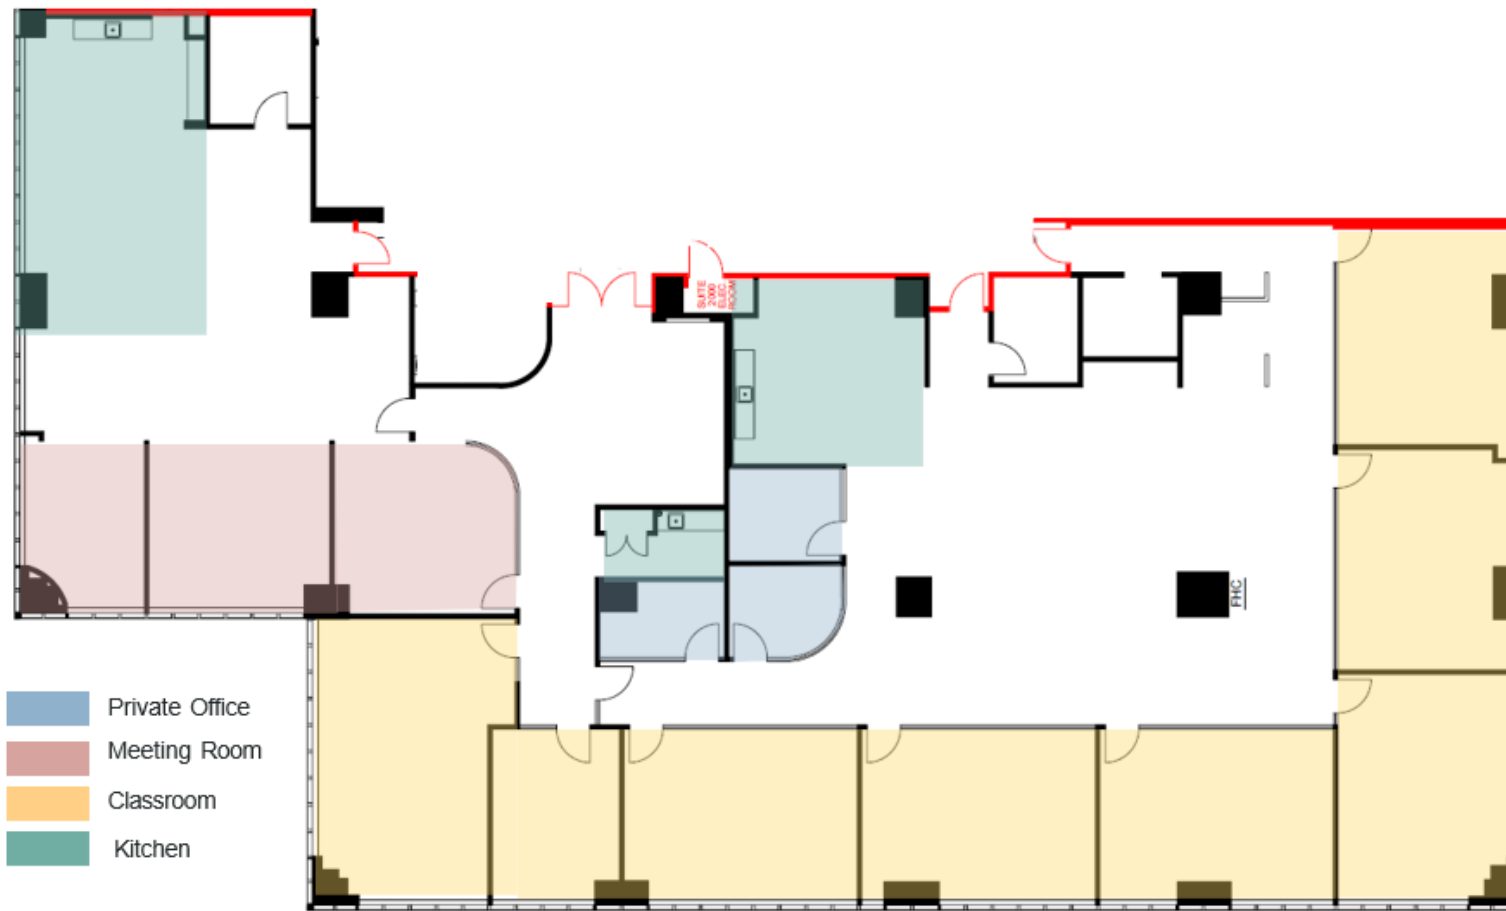

130 Adelaide Street W

OXFORD

20th Floor – Suite 2000 – 10,392 SF

- Private Office
- Meeting Room
- Classroom
- Kitchen

Suite Features

- ✓ Available March 1, 2024
- ✓ Reception area
- ✓ Large Meeting room
- ✓ 6 Classrooms
- ✓ Kitchen & Kitchenette
- ✓ Open workspace
- ✓ Great elevator exposure