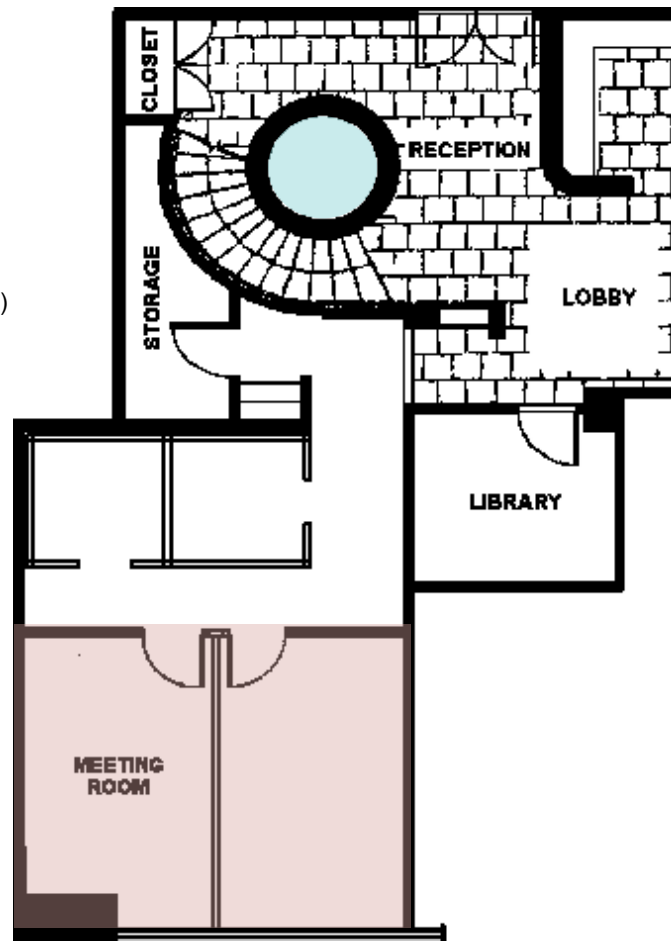

130 Adelaide Street W

OXFLORD

34th Floor – Suite 3425 – 1,576 SF

35th Floor – Suite 3500 – 10,017 SF

Suites' Features

- ✓ Available immediately
- ✓ Marble staircase and private elevator interconnecting floors
- ✓ Reception area
- ✓ Boardrooms
- ✓ Private offices
- ✓ Kitchenette
- ✓ High-ceilings
- ✓ Great 360 views (top of 130 ASW)

34th Floor – Suite 3425
(Entrance to 35th Floor)

35th Floor
(Entrance located through Suite 3425)