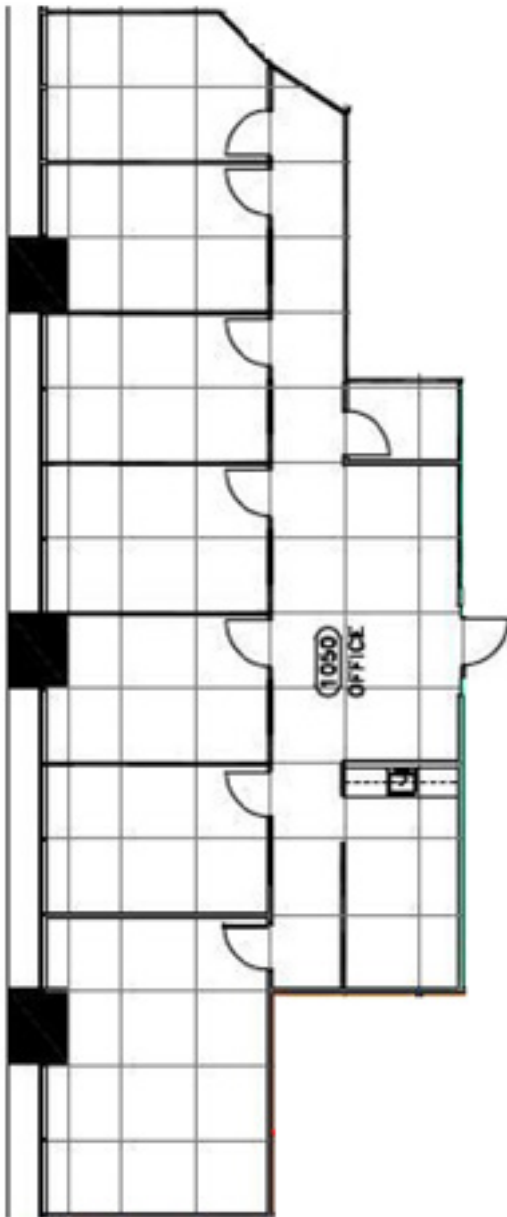

YOUR FUTURE OFFICE

OXFORD

Leasing Opportunity at

Bow Valley Square - I

Plan View of Your Suite,
Suite 1050, Bow Valley Square I

Suite Details:

Tower
Bow Valley Square I

Suite Number
1050

Square Footage
2,035

Further Information

[Bow Valley Square's Webpage](#)

Website

[OxfordProperties.com](#)

Virtual Tour

Suite Description

- 6 offices on the glass
- 20'x15' boardroom
- Kitchen
- Reception
- Storage
- Contiguous with suite 1010 for a total of 4,026 sf.