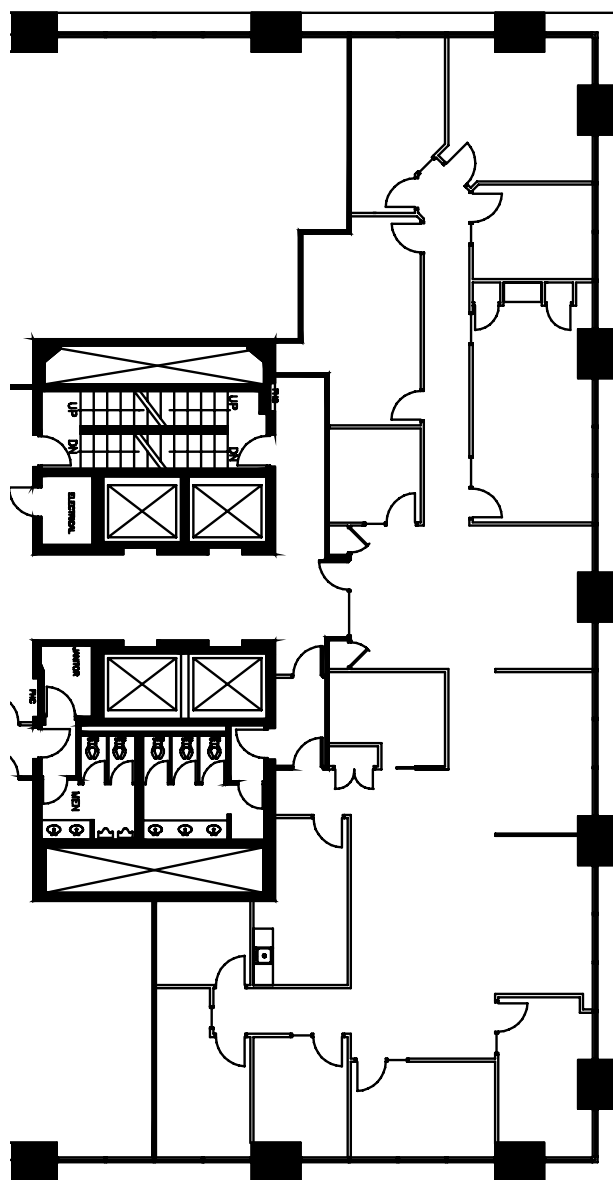

## Bow Valley Square - I

Suite Details:

Tower  
Bow Valley Square I

Suite Number  
1150

Square Footage  
4,212

Further Information  
[Bow Valley Square's Webpage](#)

Website  
[OxfordProperties.com](#)

[Virtual Tour](#)

Suite Description

- Elevator exposure
- Reception
- Kitchen
- Open space
- 10 offices
- Boardrooms

Plan View of Your Suite,  
Suite 1150, Bow Valley Square I

Your Suite

Your Office Tower