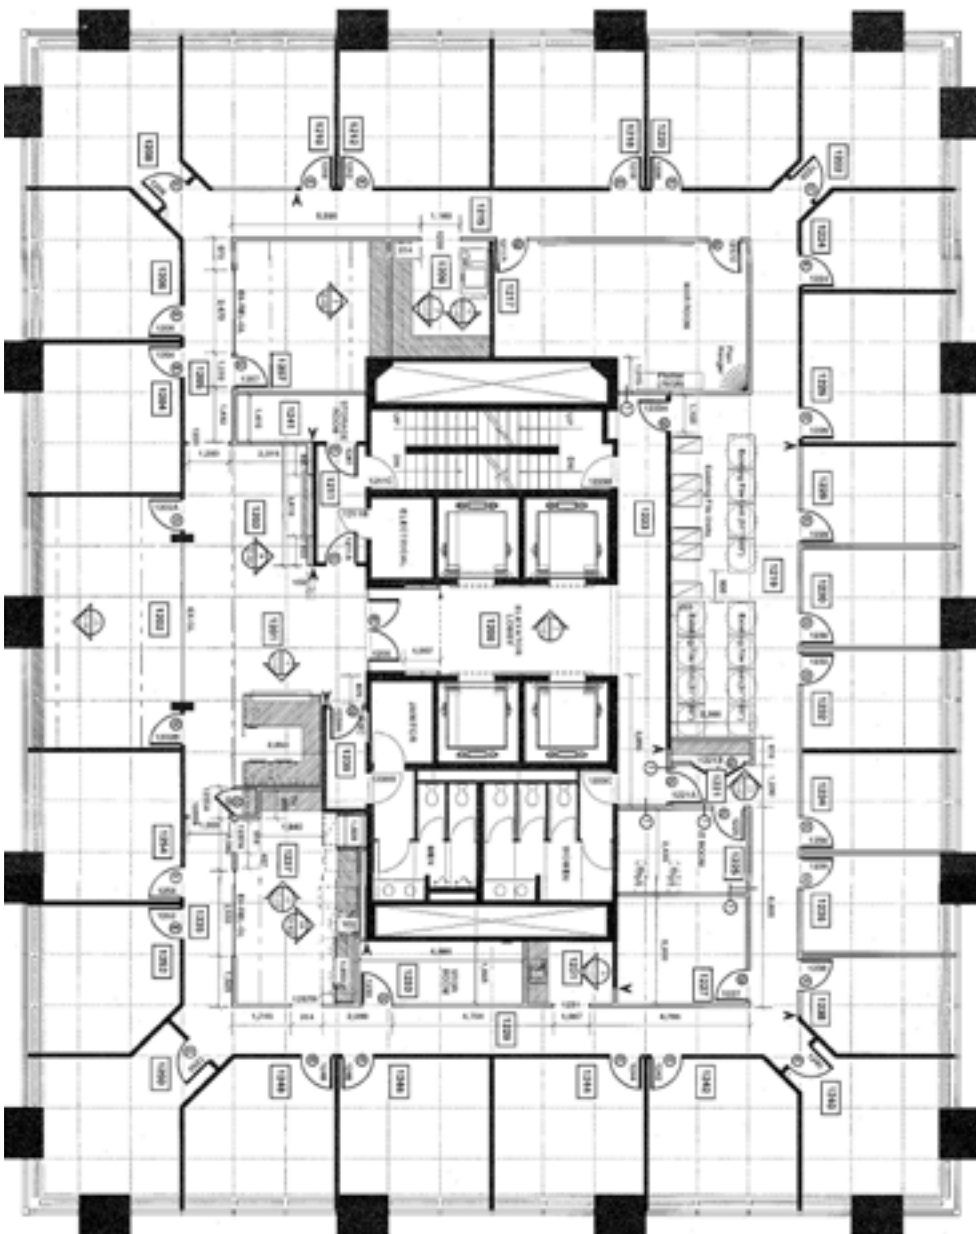

YOUR FUTURE OFFICE

Leasing Opportunity at

OXFORD

Bow Valley Square - I

Suite Details:

Tower
Bow Valley Square I

Suite Number
1200

Square Footage
9,662

Further Information
[Bow Valley Square's Webpage](#)

Website
[OxfordProperties.com](#)

Suite Description

- Full floor opportunity
- Reception
- Office intensive
- Boardroom
- Storage and IT room

Plan View of Your Suite,
Suite 1200, Bow Valley Square I