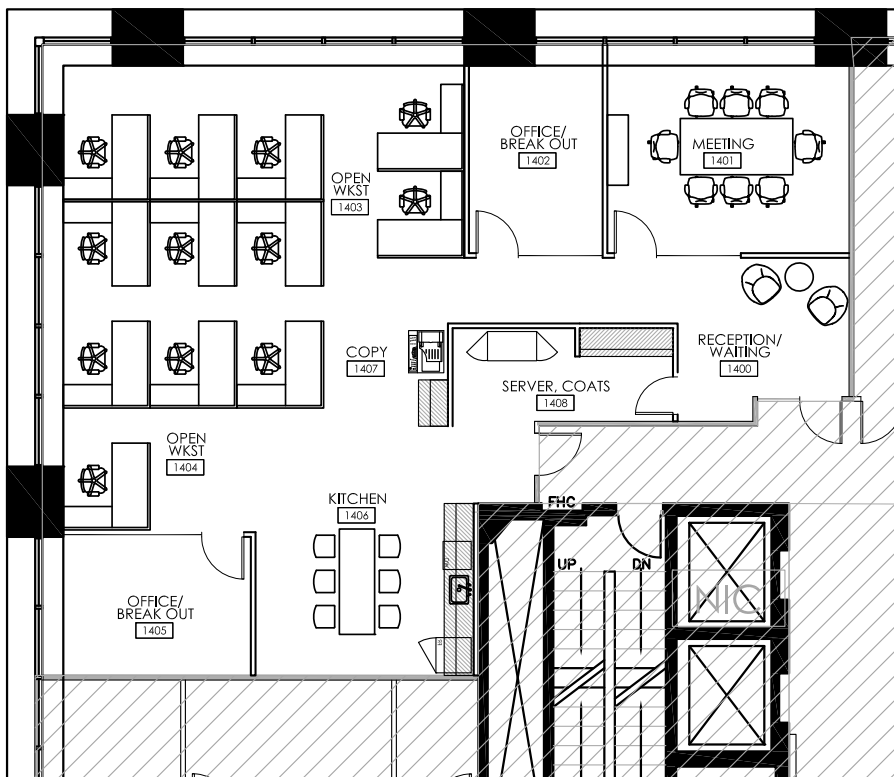

YOUR FUTURE OFFICE

Leasing Opportunity at

Bow Valley Square - I

Suite Details:

Tower
Bow Valley Square I

Suite Number
1420

Square Footage
2,443

Further Information

[Bow Valley Square's Webpage](#)

Website

[OxfordProperties.com](#)

Suite Description

- Meeting room
- Two offices
- kitchen
- Open area for 10 – 12 workstations

Plan View of Your Suite,
Suite 1420, Bow Valley Square I