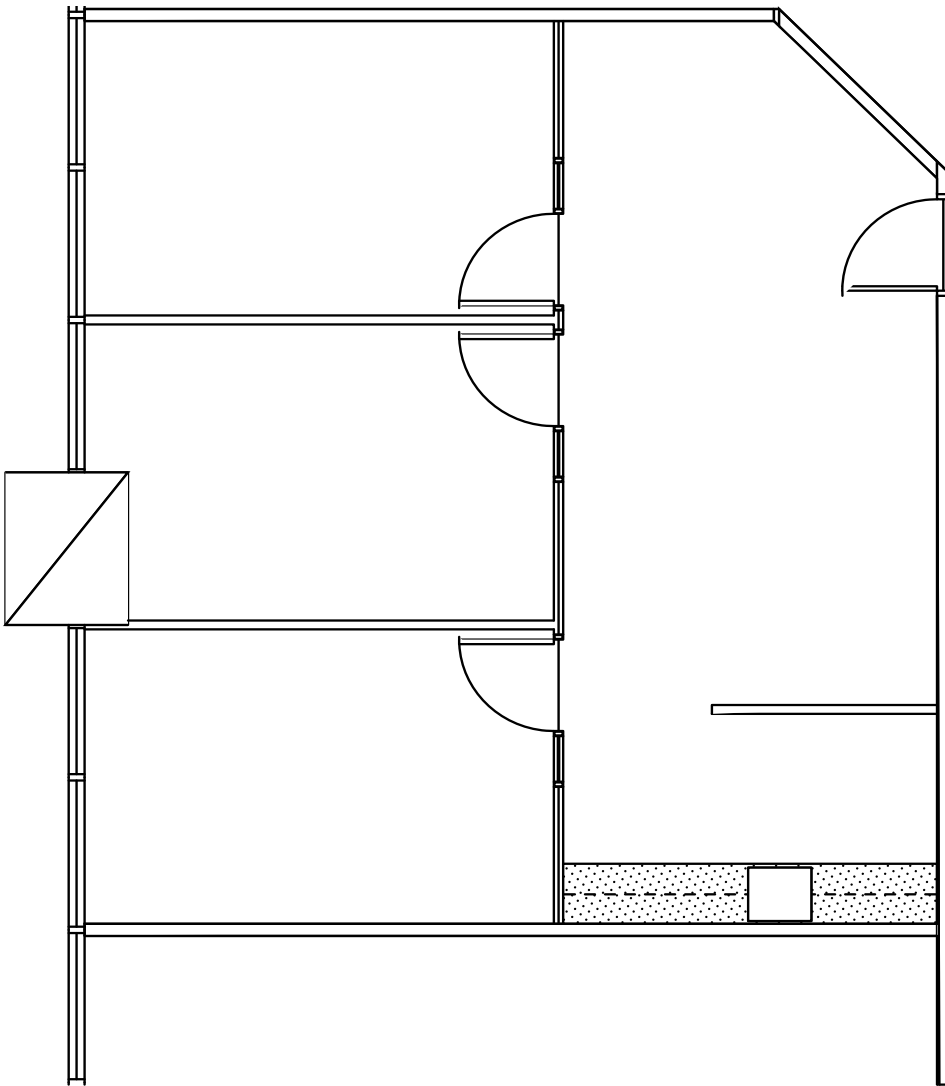

## Bow Valley Square - I

Suite Details:

Tower  
Bow Valley Square I

Suite Number  
310

Square Footage  
970

Further Information

[Bow Valley Square's Webpage](#)

Website

[OxfordProperties.com](http://OxfordProperties.com)

[Virtual Tour](#)

Suite Description:

- 3 offices
- kitchen
- open area

Plan View of Your Suite,  
Suite 310, Bow Valley Square I

Your Suite

Your Office Tower