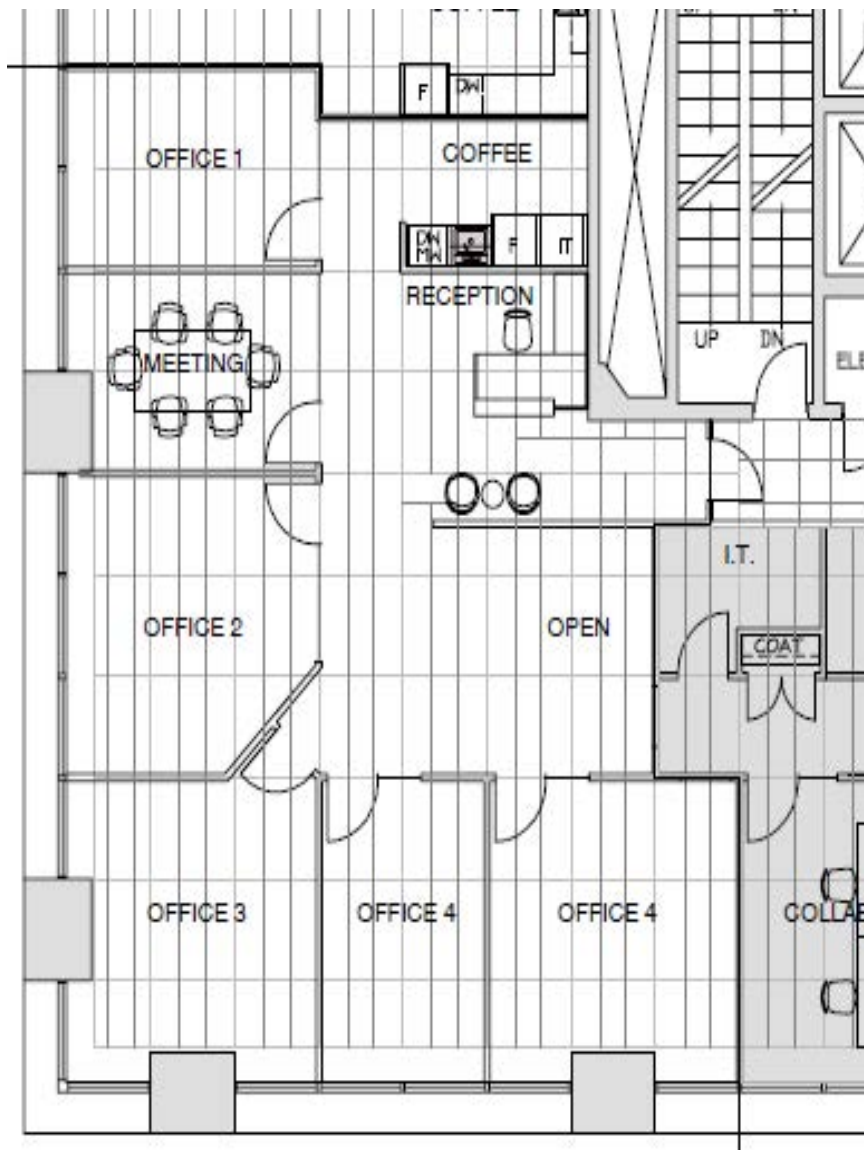

## Bow Valley Square - I

Suite Details:

Tower  
Bow Valley Square I

Suite Number  
420

Square Footage  
1,819

Further Information  
[Bow Valley Square's Webpage](#)

Website  
[OxfordProperties.com](#)

Suite Description

- Five offices on the glass
- Reception
- Kitchen
- Meeting room

Plan View of Your Suite,  
Suite 420, Bow Valley Square I

Your Suite

Your Office Tower