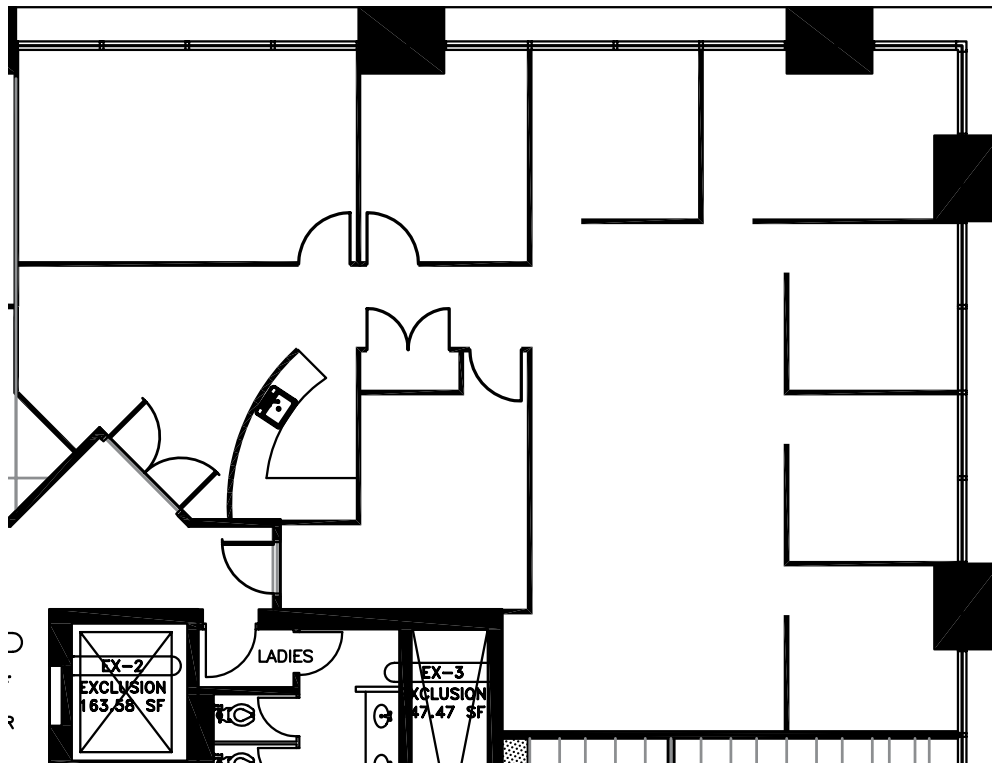

YOUR FUTURE OFFICE

Leasing Opportunity at

Bow Valley Square - I

Suite Details:

Tower
Bow Valley Square I

Suite Number
630

Square Footage
2,239

Further Information

[Bow Valley Square's Webpage](#)

Website

[OxfordProperties.com](#)

Suite Description

- Reception
- Kitchen
- Boardroom
- 7 offices
- Storage area

Plan View of Your Suite,
Suite 630, Bow Valley Square I

Your Suite