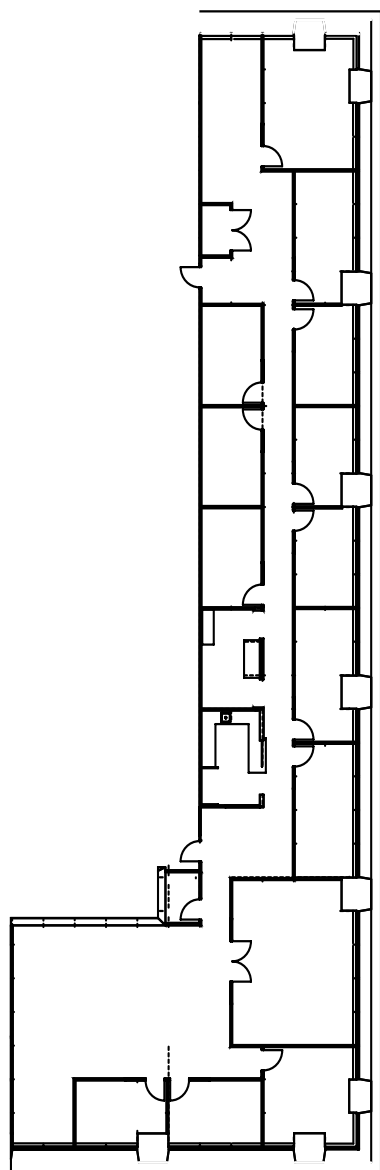

YOUR FUTURE OFFICE

OXFORD

Leasing Opportunity at

Bow Valley Square - II

Plan View of Your Suite,
Suite 920, Bow Valley Square II

Suite Details:

Tower
Bow Valley Square II

Suite Number
920

Square Footage
6,030

Further Information
[Bow Valley Square's Webpage](#)

Website
[OxfordProperties.com](#)

Virtual Tour

- Suite Description
- Reception area
 - Kitchen
 - 12 offices
 - Large boardroom
 - Open area for workstations