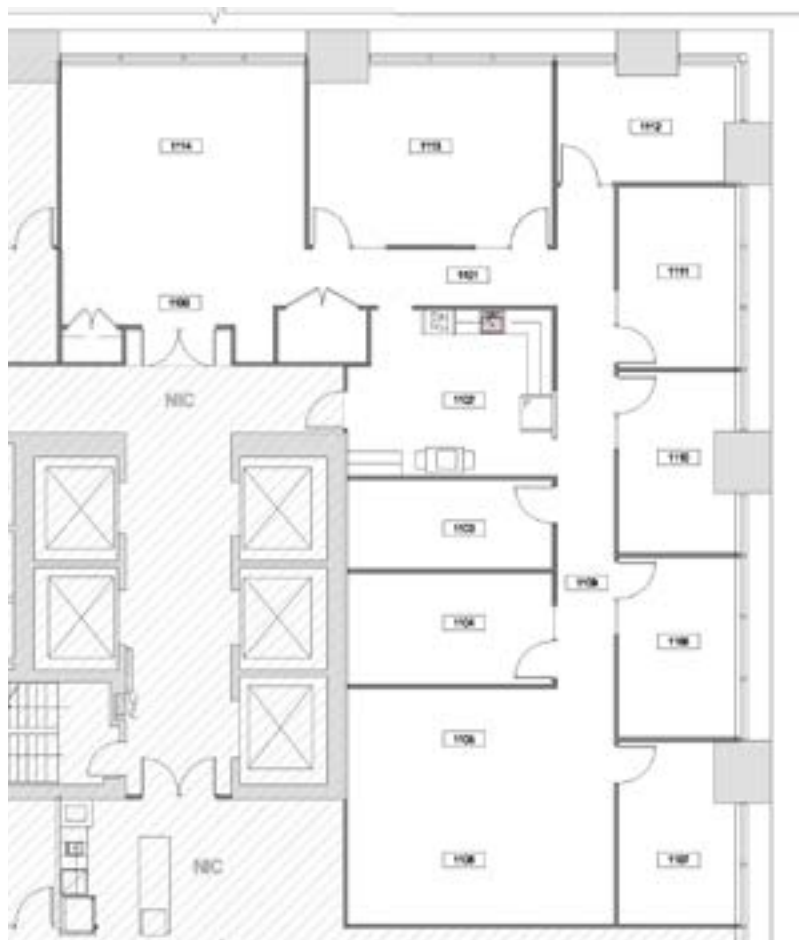

## Bow Valley Square - IV

### Suite Details:

Tower  
Bow Valley Square IV

Suite Number  
1130

Square Footage  
3,228

Further Information  
[Bow Valley Square's Webpage](#)

Website  
[OxfordProperties.com](#)

### Suite Description

- Reception
- 5 offices
- Open area for 4-6 workstations
- Meeting room
- Kitchen
- Storage area

Plan View of Your Suite,  
Suite 1130, Bow Valley Square IV

Your Suite

Your Office Tower