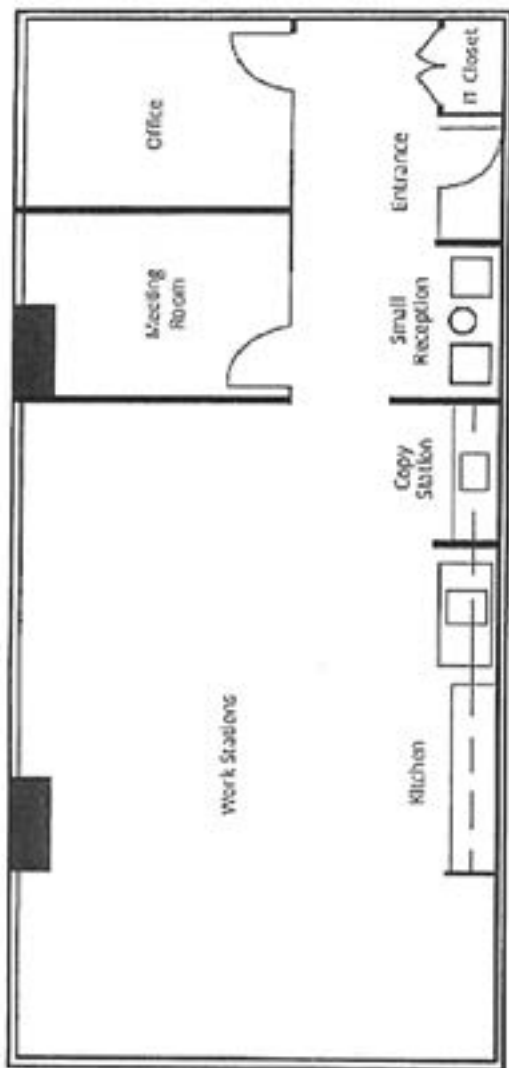

## Bow Valley Square - IV

Plan View of Your Suite,  
Suite 1230, Bow Valley Square IV

### Suite Details:

Tower  
Bow Valley Square IV

Suite Number  
1230

Square Footage  
1,569

Further Information  
[Bow Valley Square's Webpage](#)

Website  
[OxfordProperties.com](#)

### Suite Description

- Boardroom
- Kitchen
- 4 offices
- Open area

Your Suite

Your Office Tower