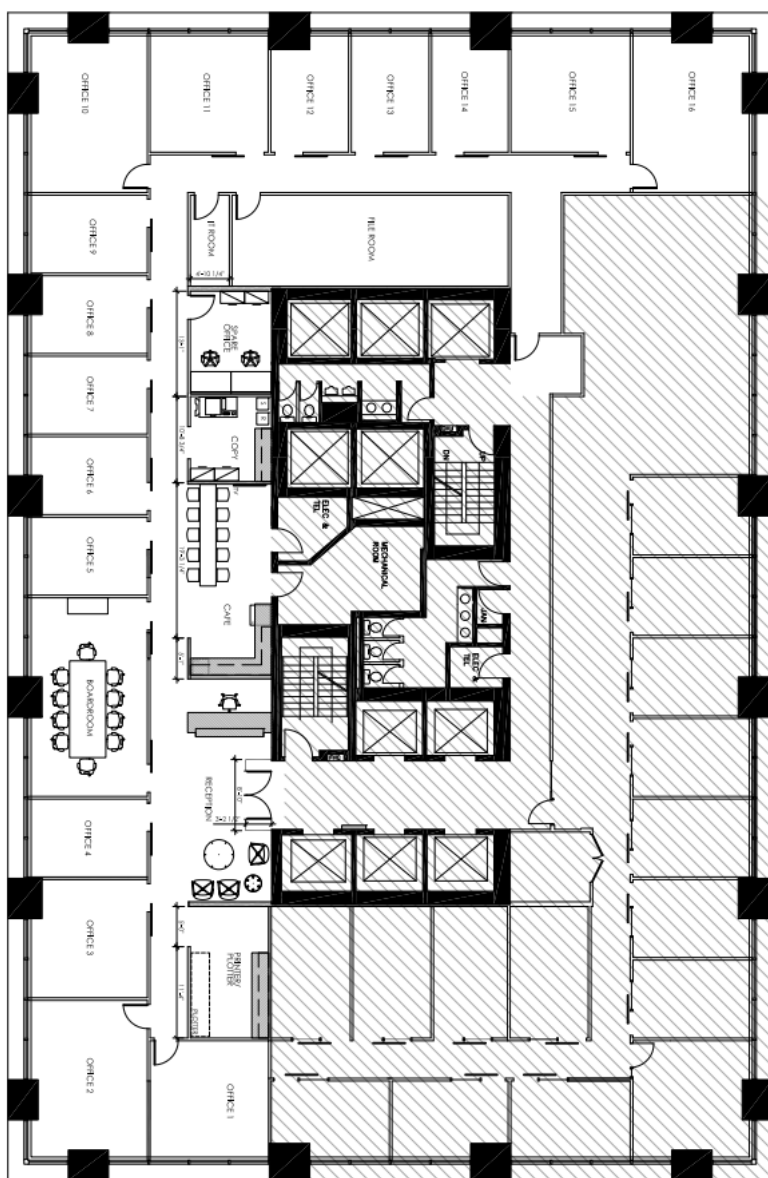

YOUR FUTURE OFFICE

OXFORD

Leasing Opportunity at

Bow Valley Square - IV

Suite Details:

Tower
Bow Valley Square IV

Suite Number
920

Square Footage
6,773

Further Information
[Bow Valley Square's Webpage](#)
Website
[OxfordProperties.com](#)

Suite Description

- Reception
- 16 offices
- boardroom
- file room
- copy area
- kitchen
- elevator lobby and washrooms have been upgraded

Plan View of Your Suite,
Suite 920, Bow Valley Square IV

Your Suite

Your Office Tower

A workplace experience

designed for the way
you live

7:00 AM

Get energized with a BVS Peleton bike workout in our convenient on-site fitness centre