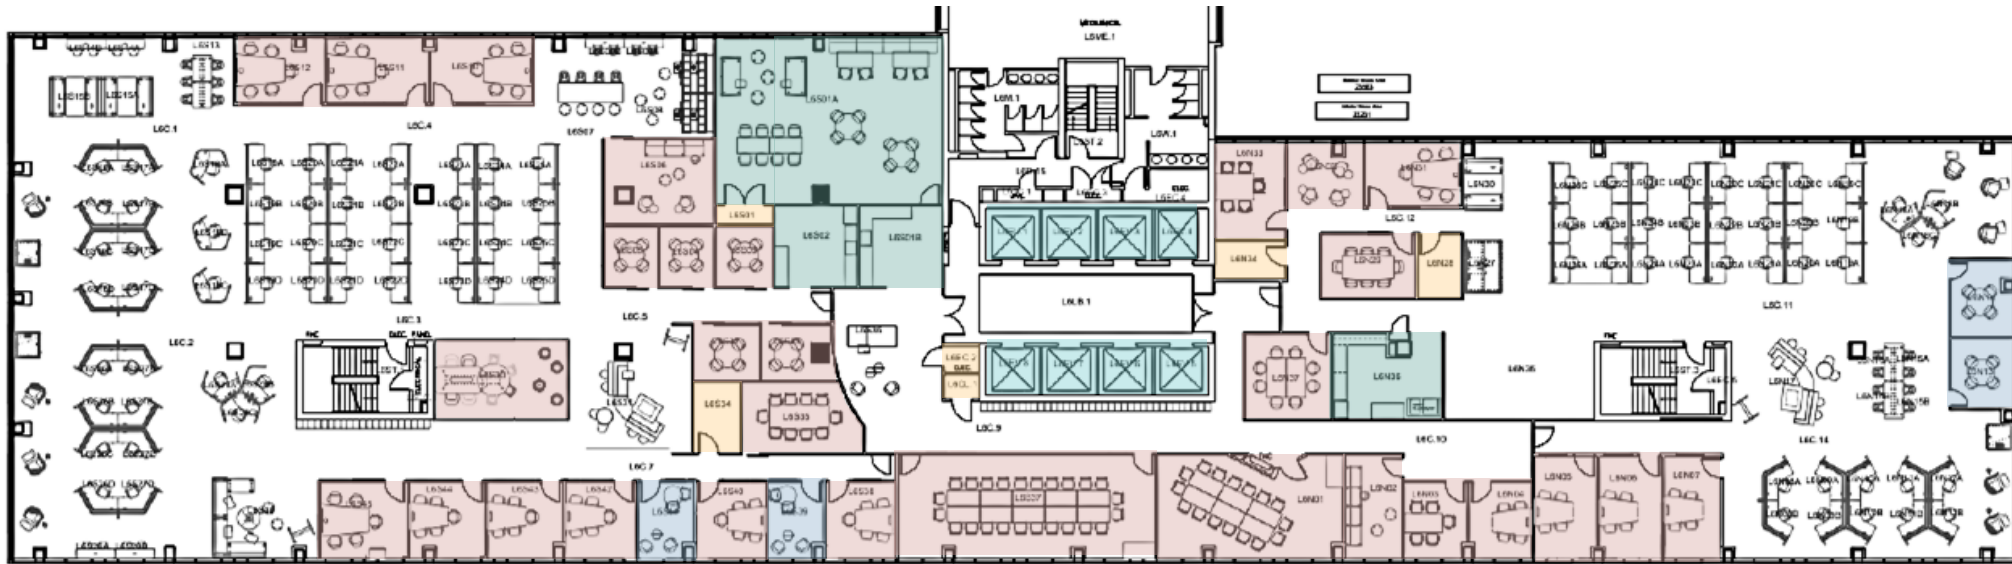

2180 Yonge Street

6th Floor – Suite 600 – 22,361 SF

- Private Office
- Meeting Room
- Server/Storage Room
- Elevators
- Kitchen

Suite Features

- ✓ Available immediately
- ✓ Variety of boardrooms
- ✓ Meeting rooms
- ✓ Open work area
- ✓ Offices
- ✓ Collaboration areas
- ✓ Kitchenette
- ✓ Great South views