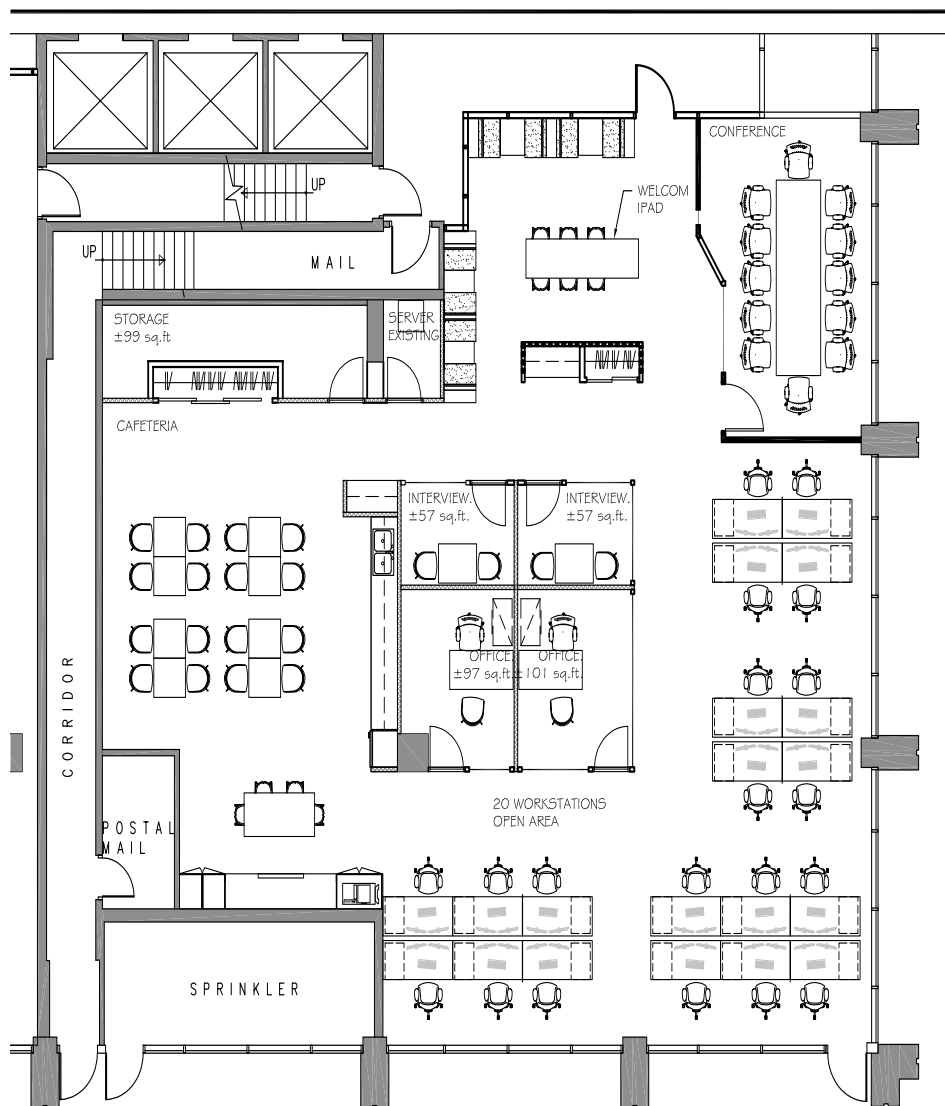

YOUR FUTURE OFFICE

Leasing Opportunity at

Southcentre Executive

OXFORD

Suite Details:

Tower
Southcentre Executive Tower
Suite Number
103

Square Footage
3,403

Further Information
[Southcentre Executive Tower Page](#)

Website
[OxfordProperties.com](#)

Suite Description

- large open space
- meeting rooms
- boardroom
- reception
- kitchen
- storage

Plan View of Your Suite,
Suite 103, Southcentre Executive Tower

Your Suite

Your Office Tower