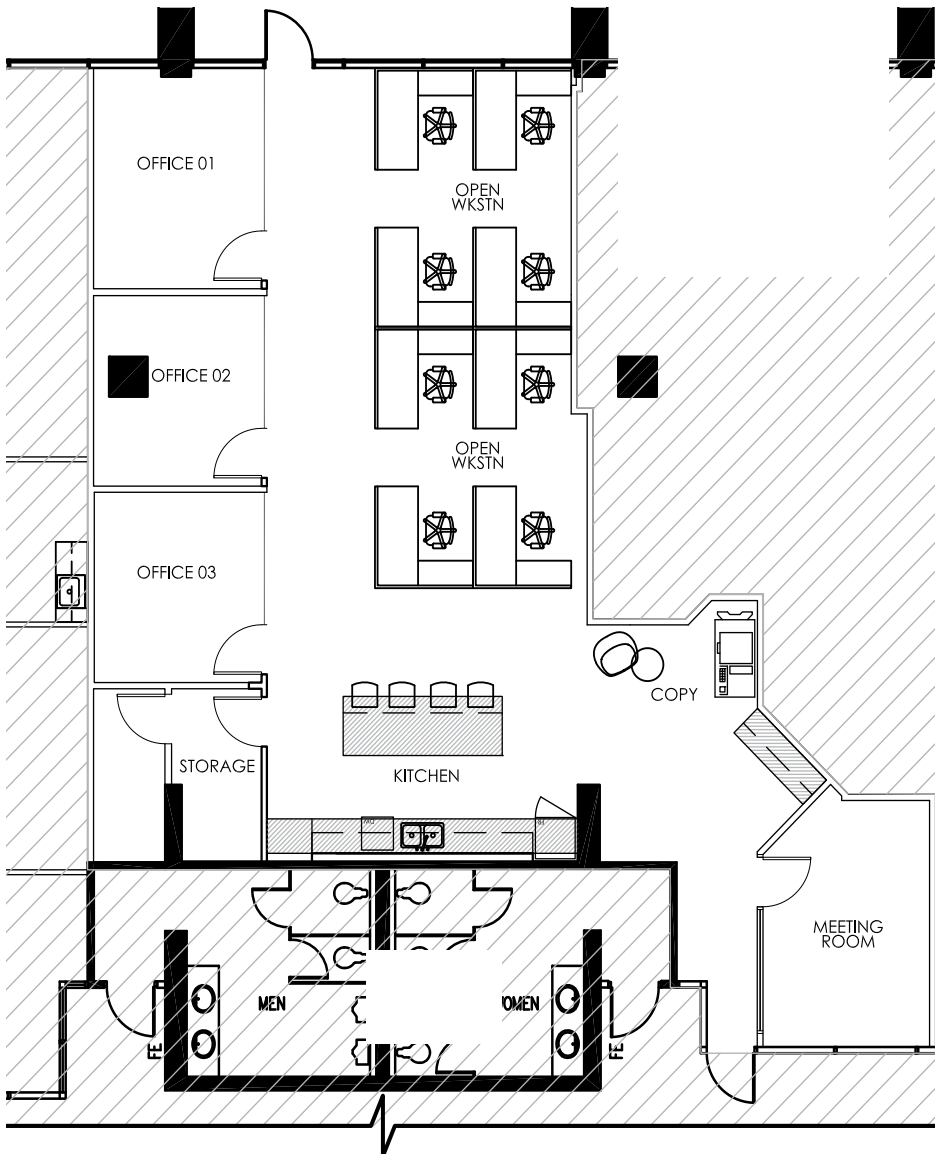

YOUR FUTURE OFFICE

Leasing Opportunity at

OXFORD

Southcentre Executive Executive

Suite Details:

Tower
Southcentre Executive Tower
Suite Number
120

Square Footage
2,108

Further Information
[Southcentre Executive Tower Page](#)

Website
[OxfordProperties.com](#)

Suite Description
•offices
•kitchen
•reception area

Plan View of Your Suite,
Suite 120, Southcentre Executive Tower

Concept Plan Only

Your Suite

Your Office Tower