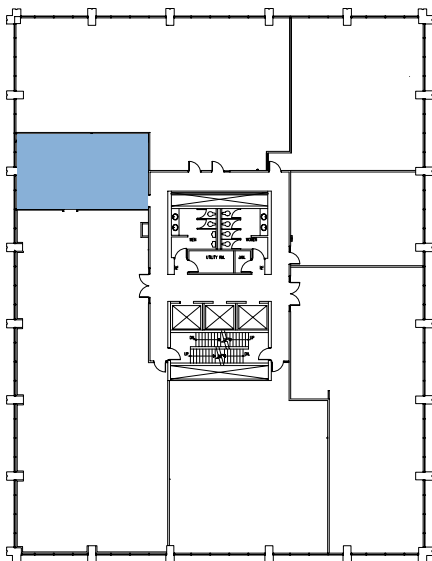

## Southcentre Executive

Suite Details:

Tower  
Southcentre Executive Tower

Suite Number  
390

Square Footage  
1,284

Further Information  
[Southcentre Executive Tower Page](#)

Website  
[OxfordProperties.com](#)

Suite Description

- 2 offices
- boardroom
- reception area

**Plan View of Your Suite,**  
Suite 390, Southcentre Executive Tower

**Your Suite**

**Your Office Tower**