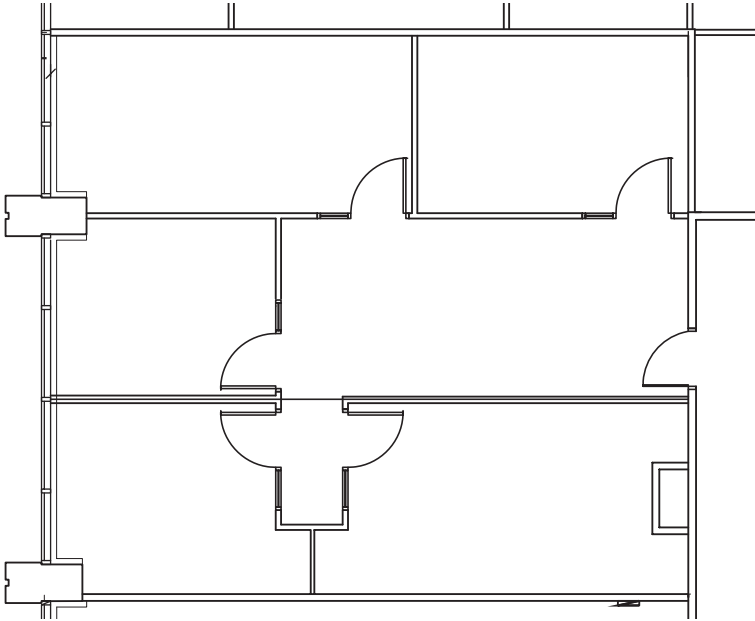

## Southcentre Executive

Suite Details:

Tower  
Southcentre Executive Tower

Suite Number  
390

Square Footage  
1,284

Further Information  
[Southcentre Executive Tower Page](#)

Website  
[OxfordProperties.com](#)

Suite Description

- 2 offices
- boardroom
- reception area

**Plan View of Your Suite,**  
Suite 390, Southcentre Executive Tower

**Your Suite**

**Your Office Tower**