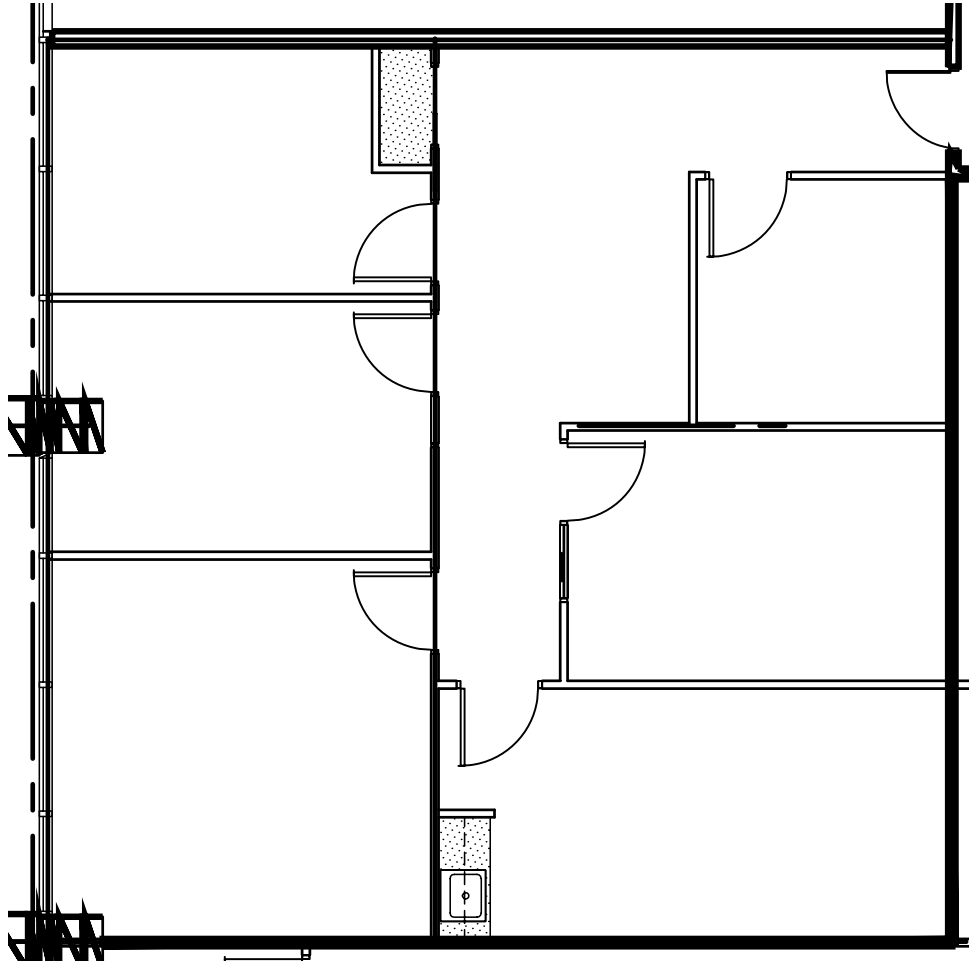

## Southcentre Executive

Suite Details:

Tower

Southcentre Executive Tower

Suite Number

403

Square Footage

1,473

Further Information

[Southcentre Executive Tower Page](#)

Website

[OxfordProperties.com](http://OxfordProperties.com)

[Virtual Tour](#)

Suite Description

- 4 offices
- reception area
- large kitchen and storage area

Your Suite

Plan View of Your Suite,  
Suite 403, Southcentre Executive Tower

Your Office Tower