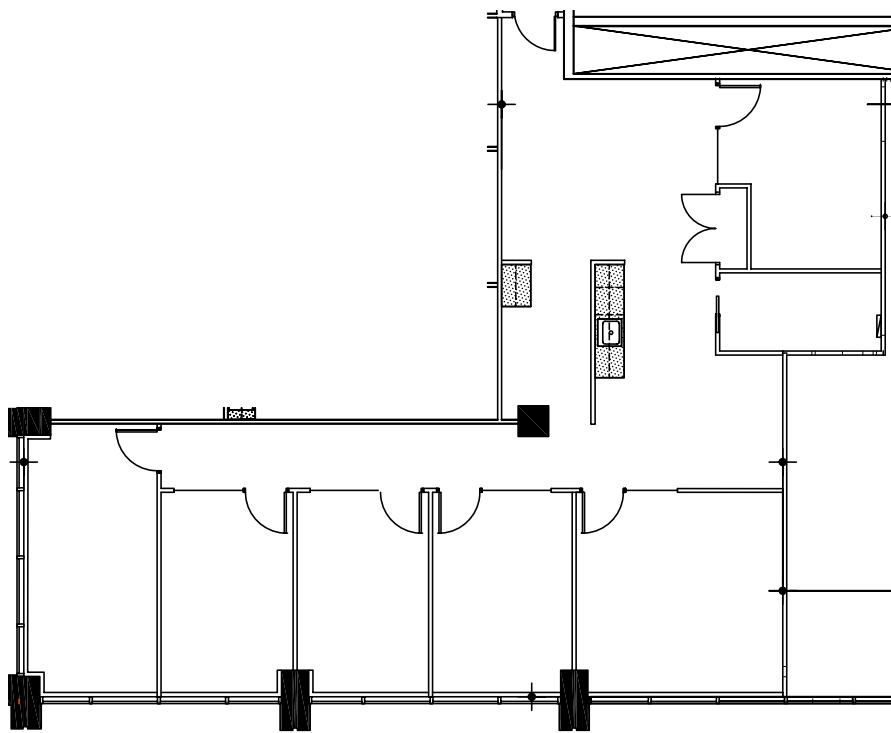

405

Square Footage

2,598

Further Information

[Southcentre Executive Tower Page](#)

Website

OxfordProperties.com

Suite Description

- 5 offices
- kitchen
- boardroom
- supply room

Plan View of Your Suite,
Suite 405, Southcentre Executive Tower

Your Suite

Your Office Tower