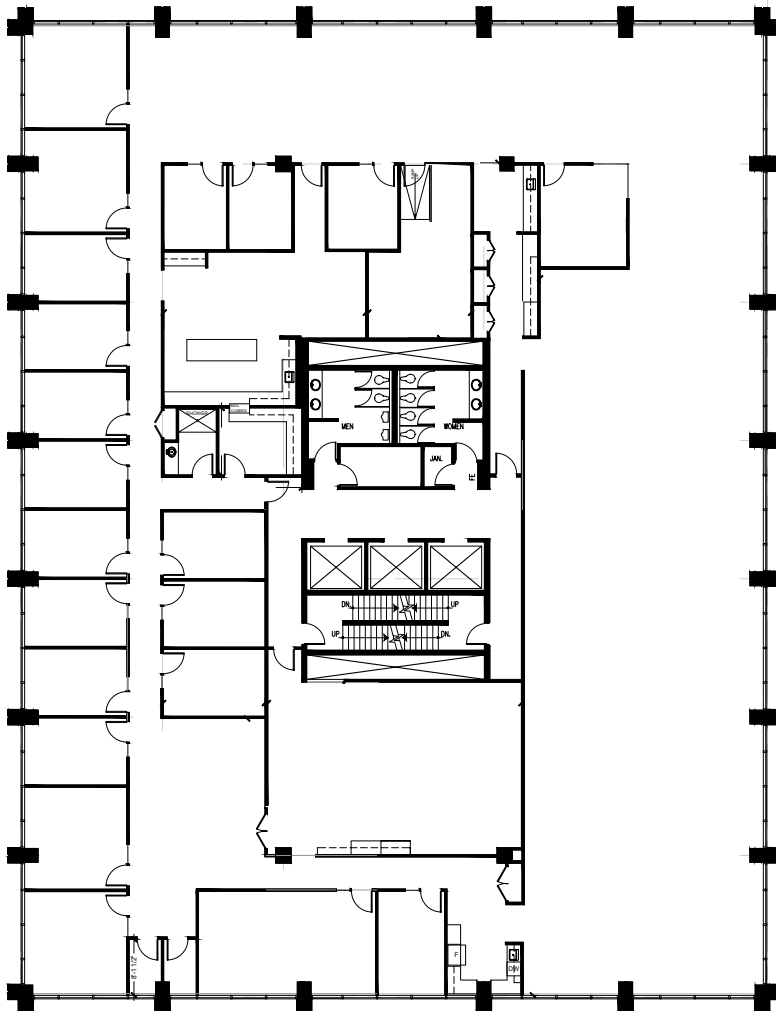

YOUR FUTURE OFFICE

Leasing Opportunity at

OXFORD

Southcentre Executive Tower

Suite Details:

Tower
Southcentre Executive Tower

Suite Number
500

Square Footage
15,643

Further Information
[Southcentre Executive Tower Page](#)

Website
[OxfordProperties.com](#)

Suite Description

- offices
- kitchen
- reception area
- full floor
- updated finishes

Plan View of Your Suite,
Suite 500, Southcentre Executive Tower