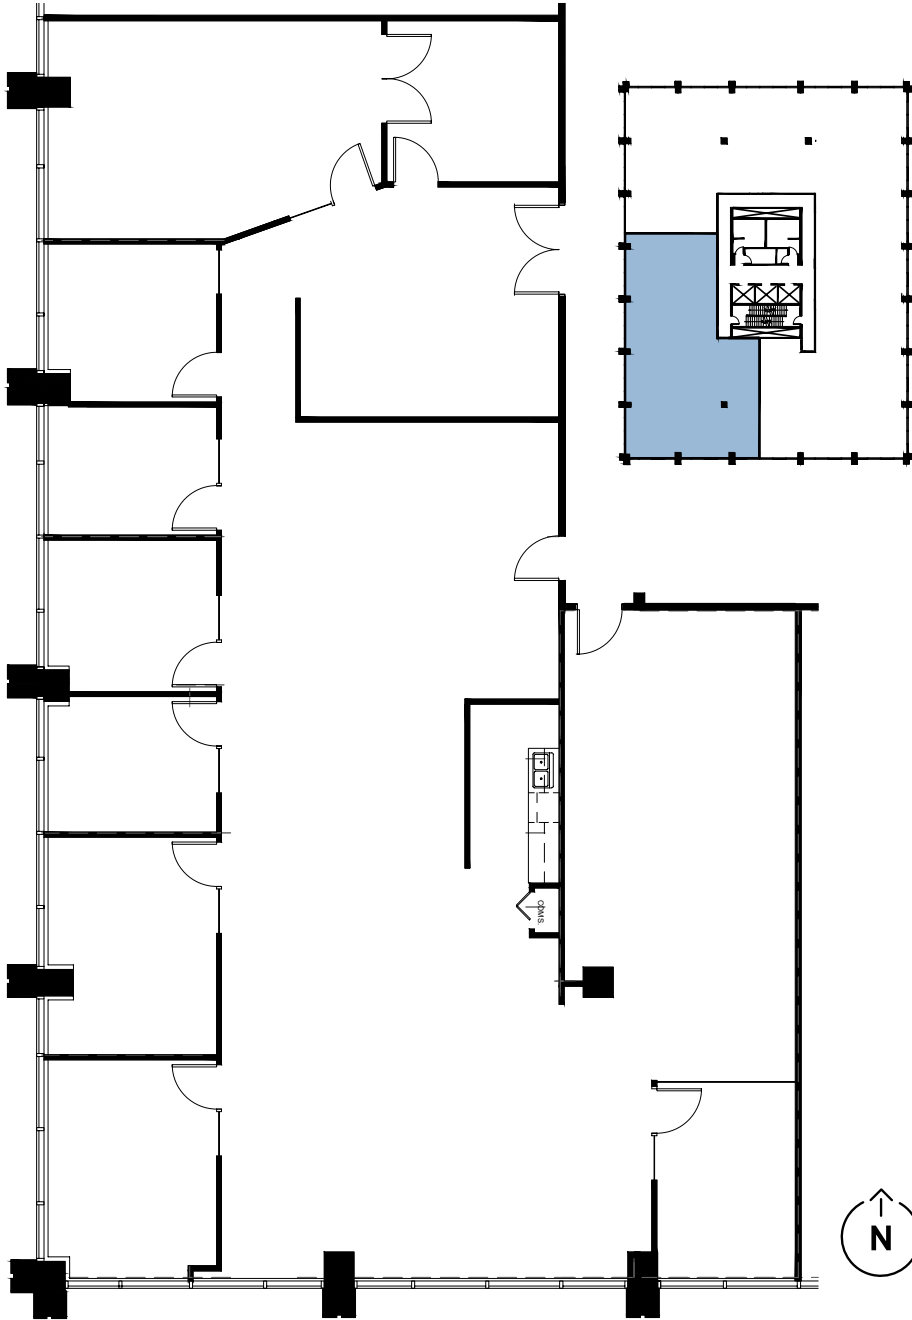

YOUR FUTURE OFFICE

Leasing Opportunity at

OXFORD

Southcentre Executive

Suite Details:

Tower
Southcentre Executive Tower

Suite Number
600

Square Footage
4,439

Further Information
[Southcentre Executive Tower Page](#)

Website
[OxfordProperties.com](#)

By the Numbers

- 7 offices
- boardroom
- kitchen
- reception area
- open area

Plan View of Your Suite,
Suite 600, Southcentre Executive Tower

Your Suite

Your Office Tower