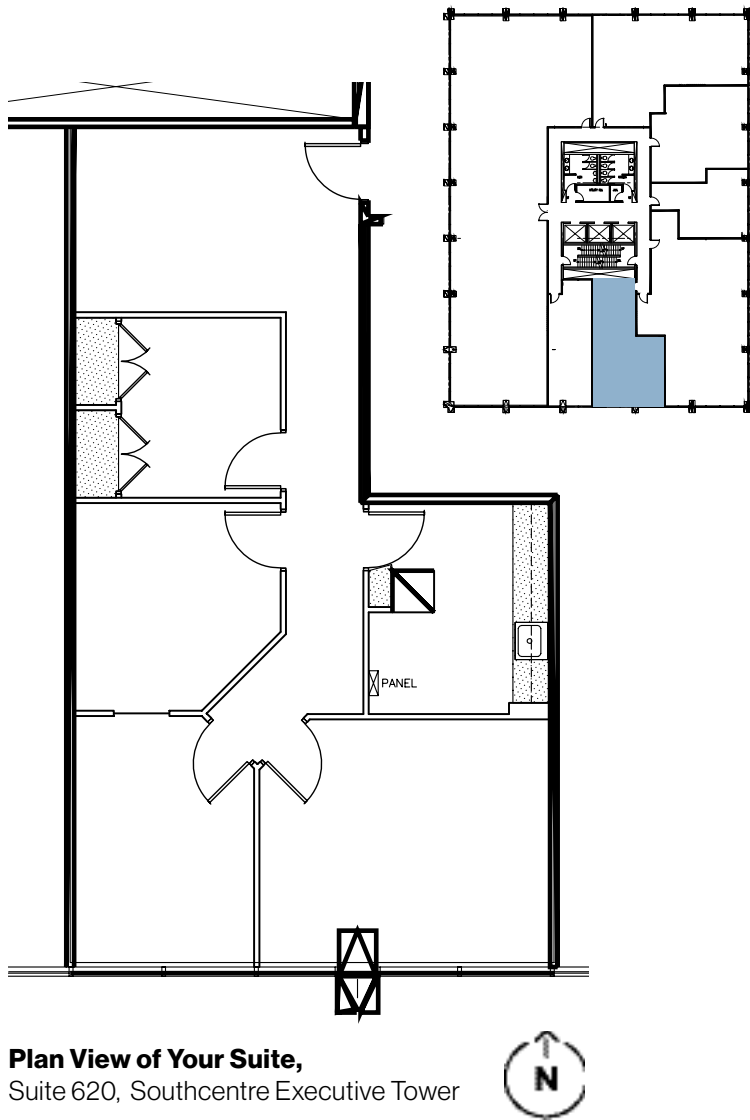

## Southcentre Executive

Suite Details:

Tower

Southcentre Executive Tower

Suite Number

620

Square Footage

1,177

Further Information

[Southcentre Executive Tower Page](#)

Website

[OxfordProperties.com](http://OxfordProperties.com)

[Virtual Tour](#)

Suite Description

- 3 offices
- kitchen
- meeting room
- reception

**Plan View of Your Suite,**  
Suite 620, Southcentre Executive Tower

**Your Suite**

**Your Office Tower**