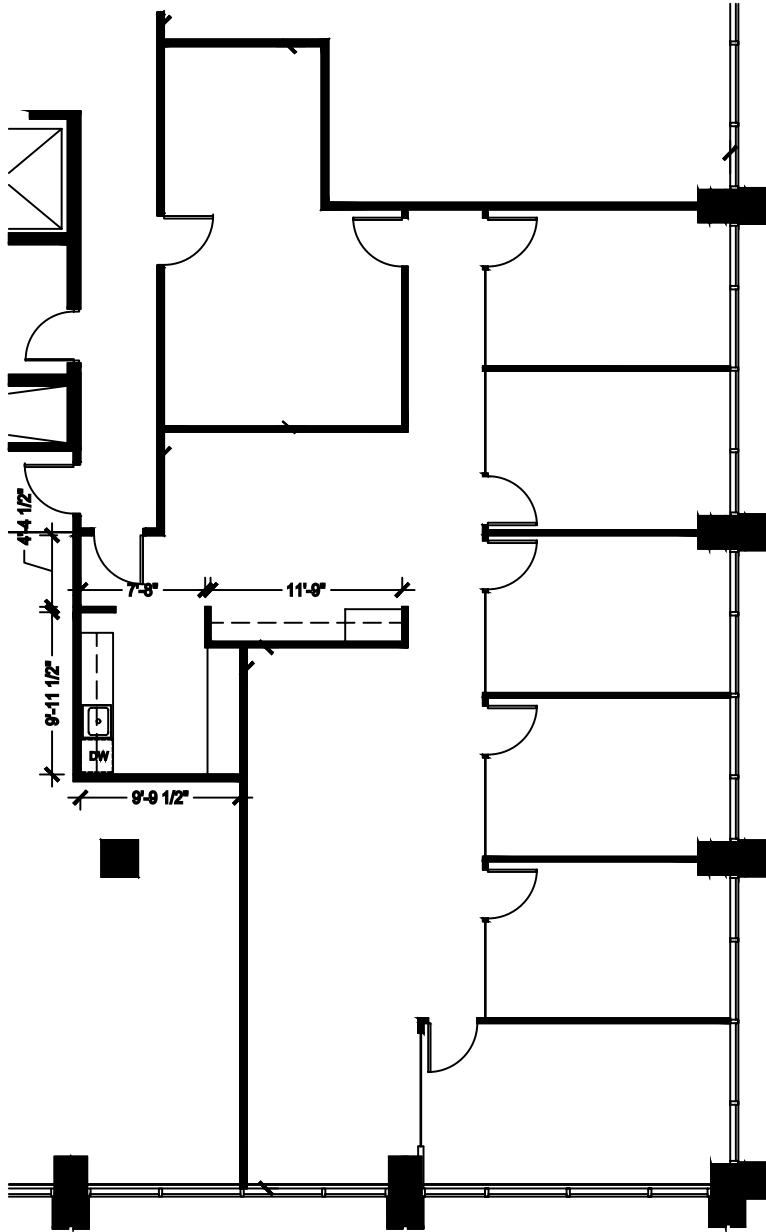

630

Square Footage

2,601

Further Information

[Southcentre Executive Tower Page](#)

Website

OxfordProperties.com

Suite Description

- 5 offices
- reception
- boardroom
- open area

Plan View of Your Suite,
Suite 630, Southcentre Executive Tower

Your Suite

Your Office Tower