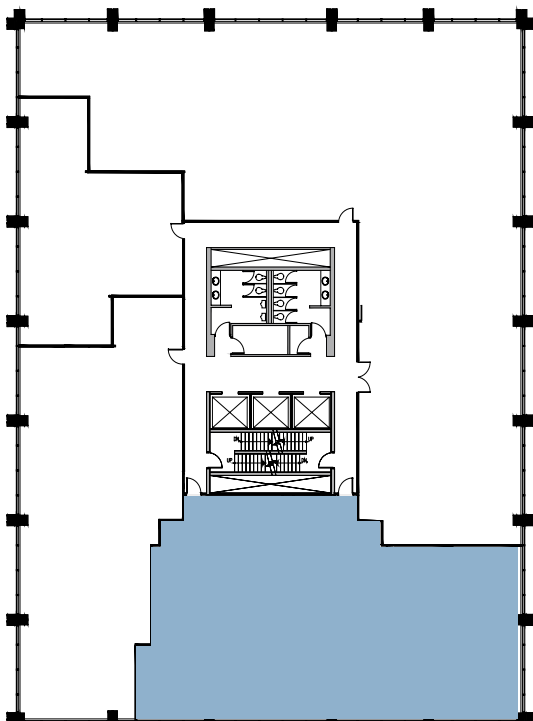

## Southcentre Executive

Suite Details:

Tower  
Southcentre Executive Tower

Suite Number  
755

Square Footage  
3,925

Further Information  
[Southcentre Executive Tower Page](#)

Website  
[OxfordProperties.com](#)

[Virtual Tour](#)

Suite Description

- 3 offices
- kitchen
- meeting room
- reception

**Plan View of Your Suite,**  
Suite 755, Southcentre Executive Tower

**Your Suite**

**Your Office Tower**