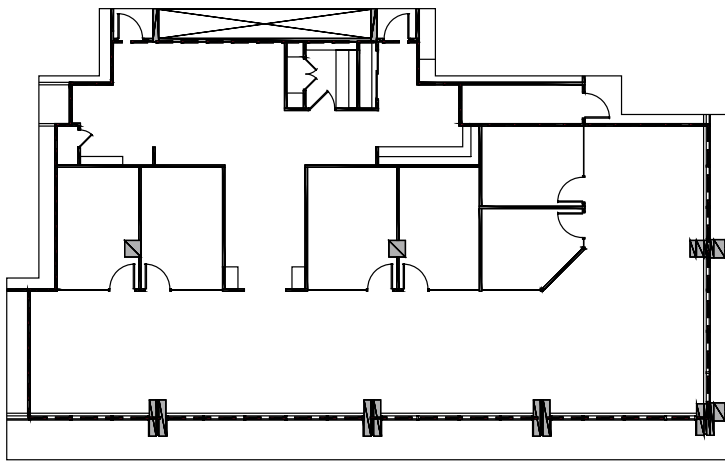

## Southcentre Executive

Suite Details:

Tower  
Southcentre Executive Tower

Suite Number  
755

Square Footage  
3,925

Further Information  
[Southcentre Executive Tower Page](#)

Website  
[OxfordProperties.com](#)

[Virtual Tour](#)

Suite Description

- 3 offices
- kitchen
- meeting room
- reception

**Plan View of Your Suite,**  
Suite 755, Southcentre Executive Tower

**Your Suite**

**Your Office Tower**