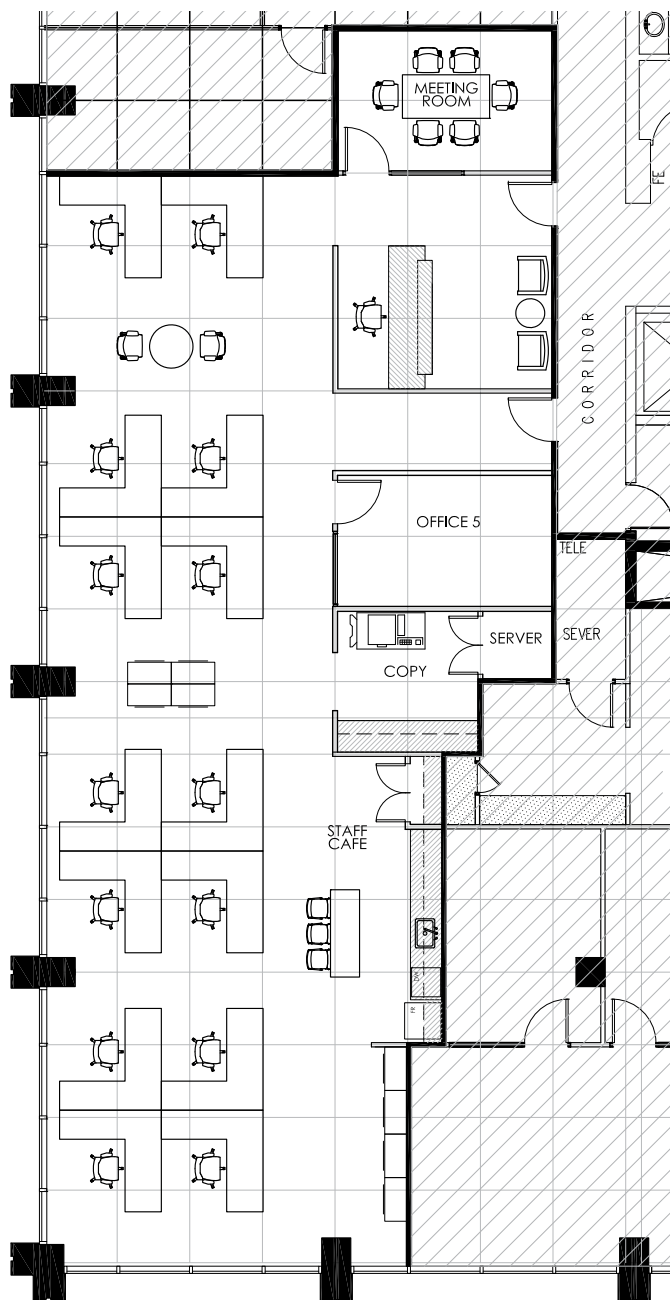

YOUR FUTURE OFFICE

Leasing Opportunity at

OXFORD

Southcentre Executive

Suite Details:

Tower
Southcentre Executive Tower

Suite Number
760

Square Footage
2,963

Further Information
[Southcentre Executive Tower Page](#)

Website
[OxfordProperties.com](#)

Suite Description

- city views
- large open space
- meeting room
- reception
- kitchen
- copy/server room

Plan View of Your Suite,
Suite 760, Southcentre Executive Tower

Your Suite

Your Office Tower