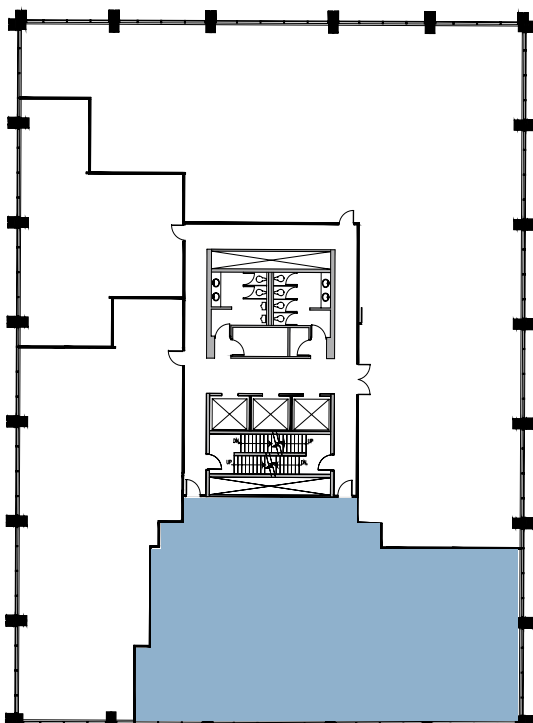

755

Square Footage

3,925

Further Information

[Southcentre Executive Tower Page](#)

Website

OxfordProperties.com

[Virtual Tour](#)

Suite Description

- 3 offices
- kitchen
- meeting room
- reception

Plan View of Your Suite,
Suite 755, Southcentre Executive Tower

Your Suite

Your Office Tower