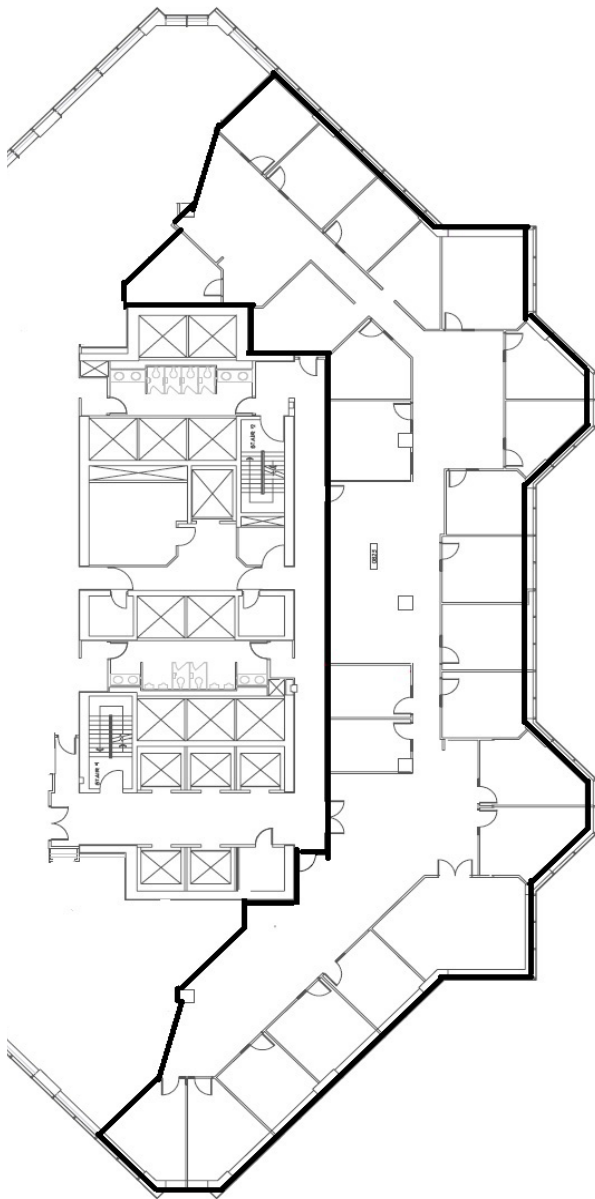

## Devon Tower

### Suite Details:

Tower  
Devon Tower

Suite Number  
850

Square Footage  
9,373

Further Information  
[Devon Tower's Homepage](#)

Website

[OxfordProperties.com](#)

### Suite Description

- Reception area
- Elevator exposure
- Kitchen
- 18 exterior offices
- 3 interior offices
- Open plan

Plan View of Your Suite,  
Suite 850, Devon Tower

Your Suite

Your Office Tower