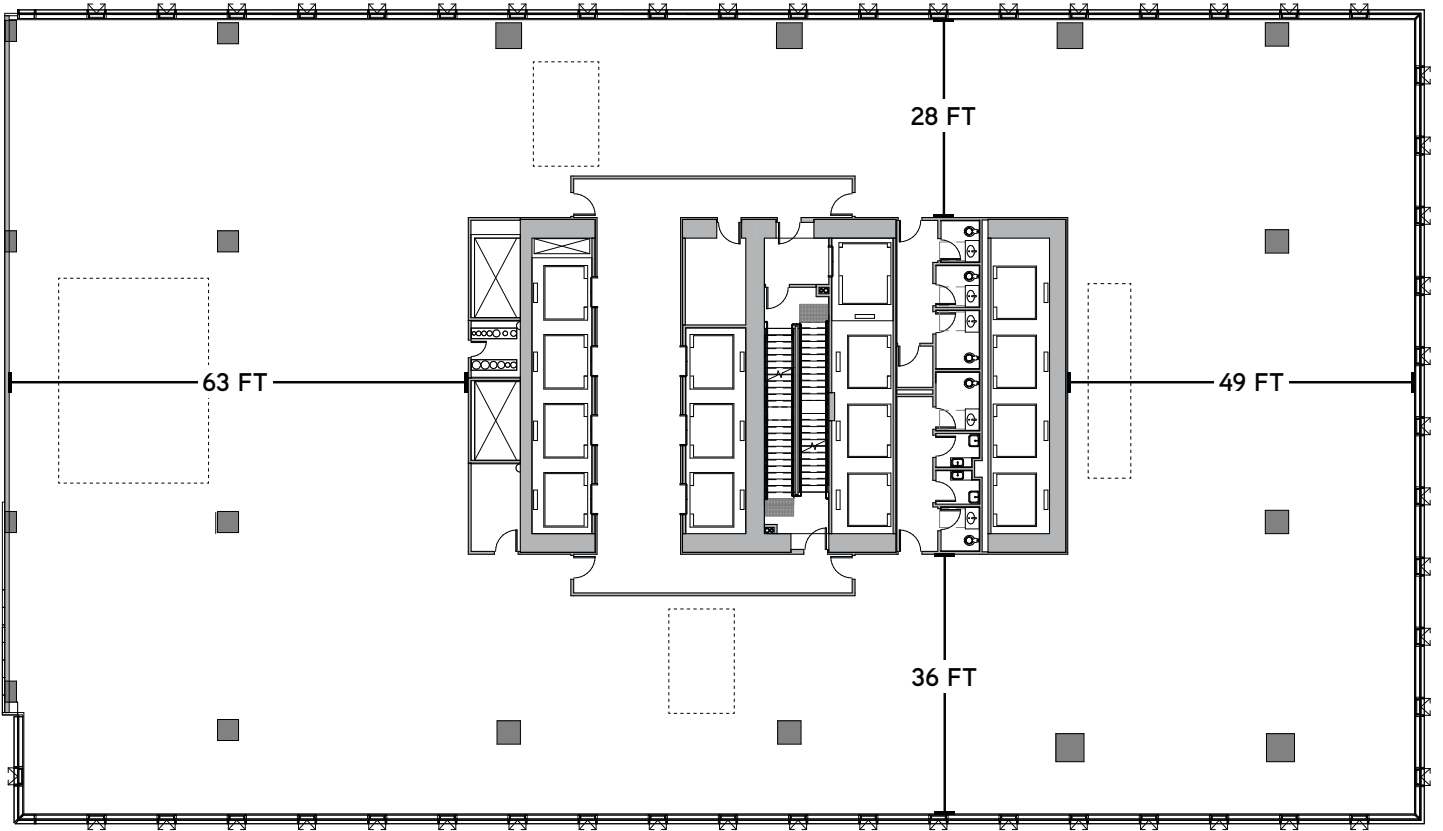

THE  
STACK

1133  
MELV  
ILLE

BOX 1 | LEVEL 10 PLAN  
22,310 SF

 Denotes possible floor openings