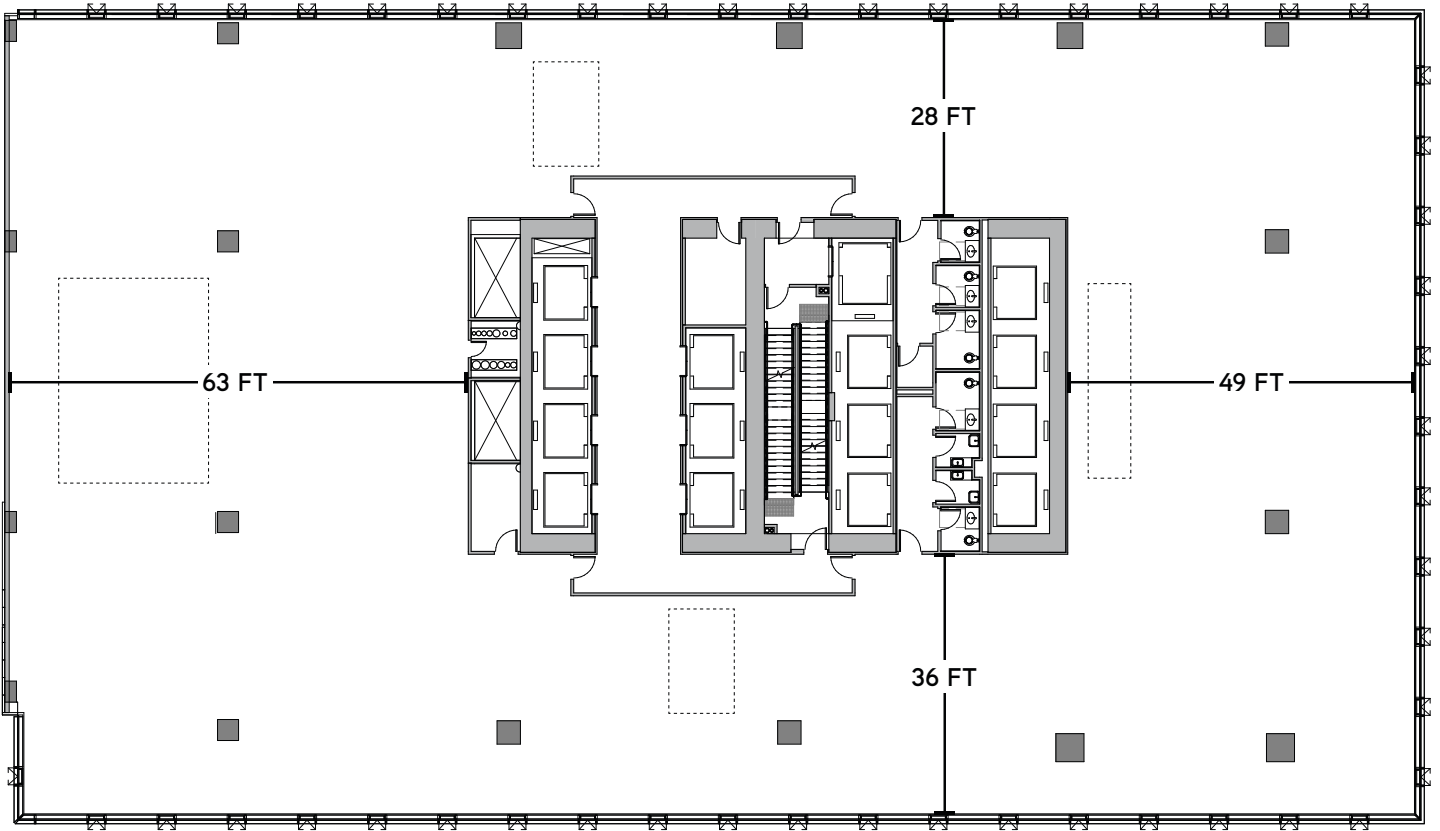

THE
STACK

1133
MELV
ILLE

BOX 1 | LEVEL 11 PLAN
22,310 SF

 Denotes possible floor openings