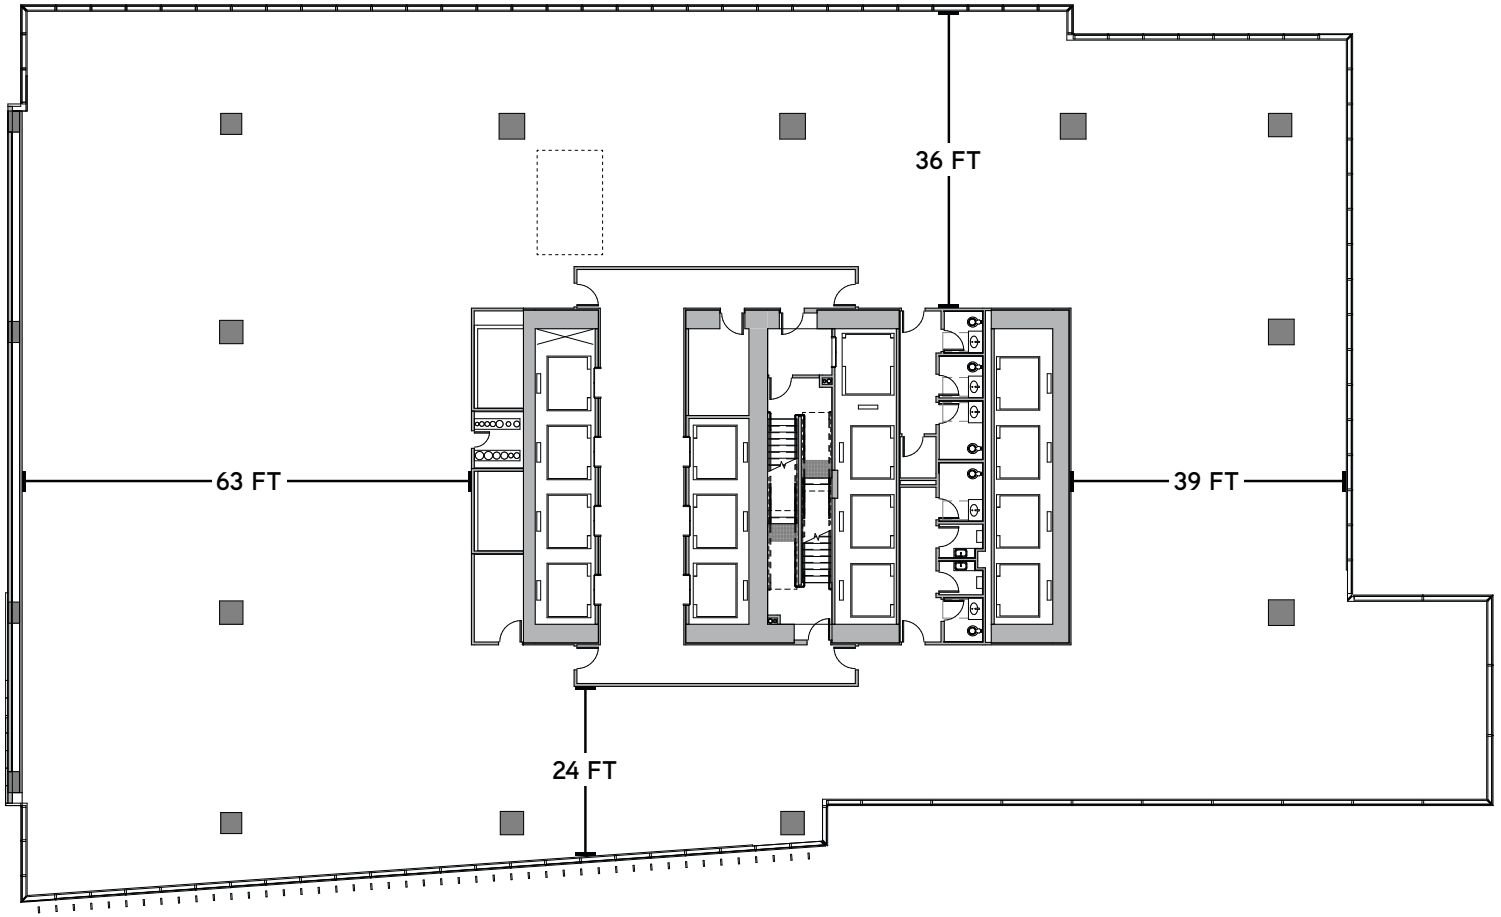

THE  
STACK

1133  
MELV  
ILLE

BOX 1 | LEVEL 3 PLAN  
22,647 SF

Denotes possible floor openings