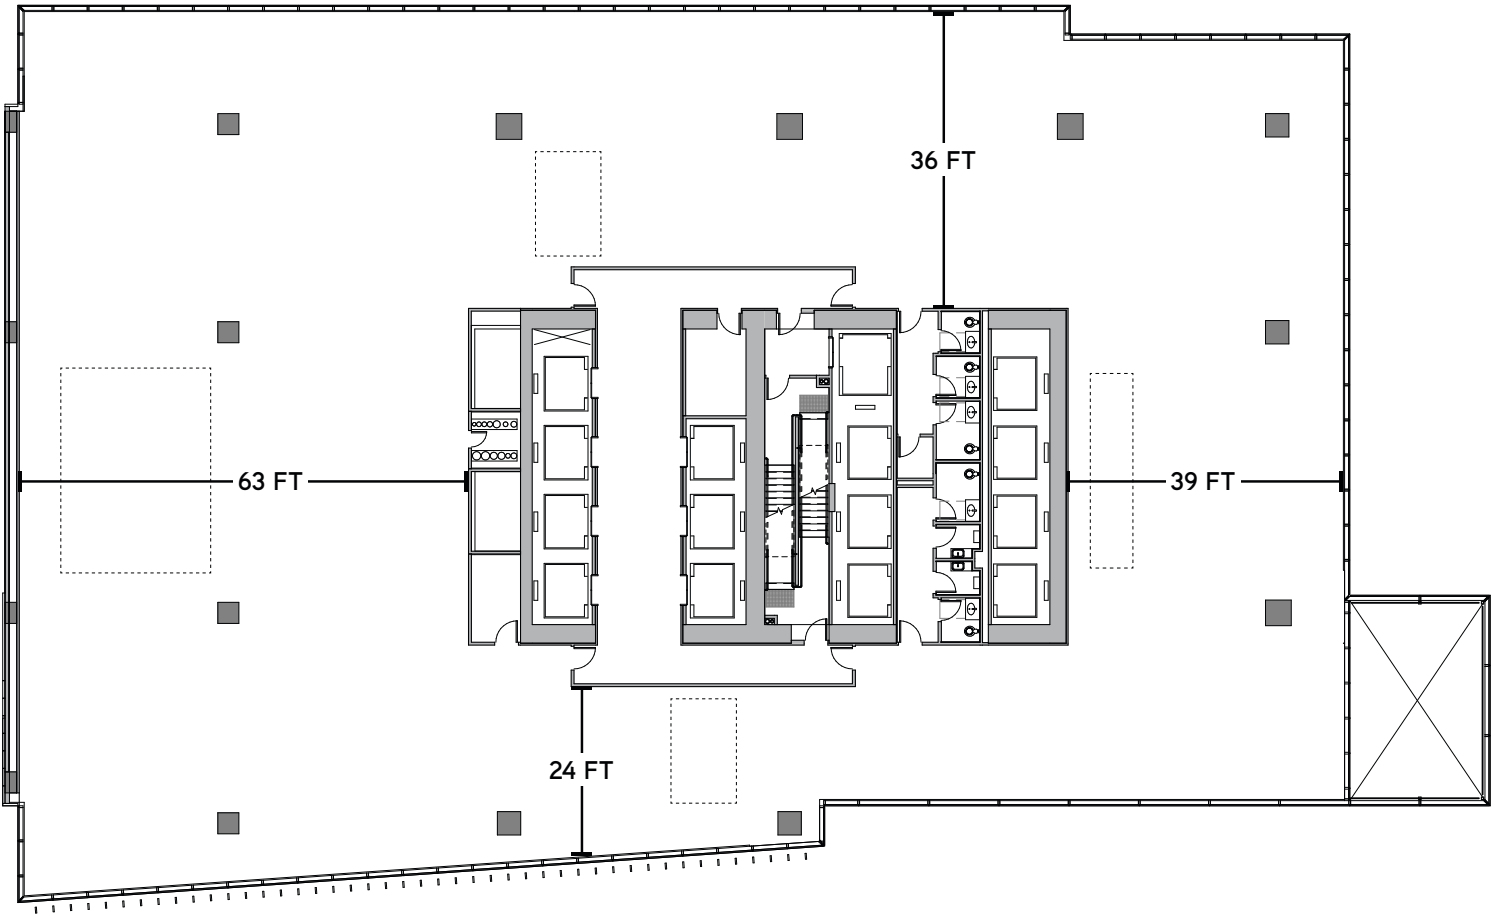

T H E
S T A
C K

1 1 3 3
M E L V
I L L E

BOX 1 | LEVEL 4 PLAN
21,989 SF

 Denotes possible floor openings