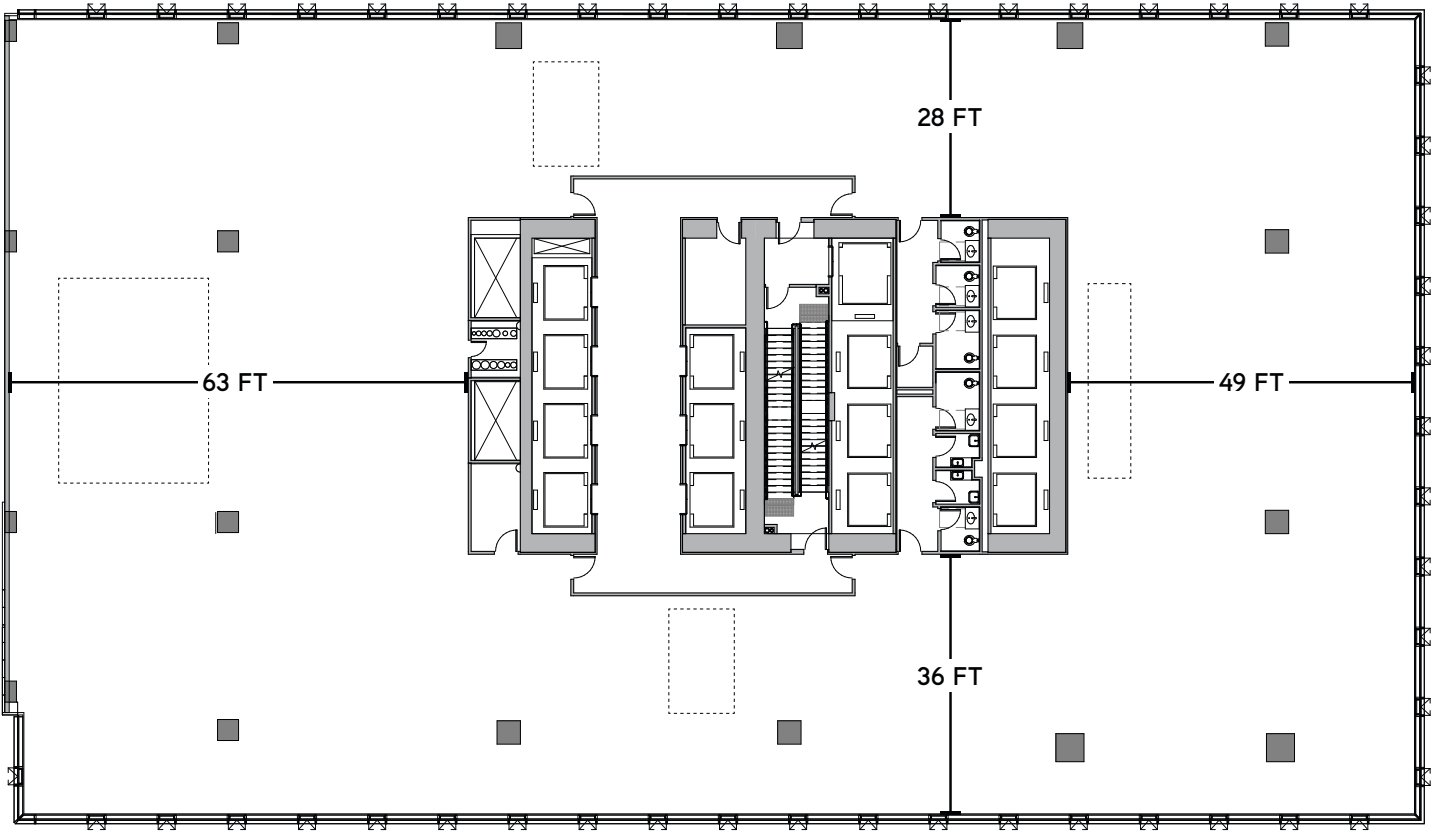

THE
STACK

1133
MELV
ILLE

BOX 1 | LEVEL 6 PLAN
22,371 SF

 Denotes possible floor openings