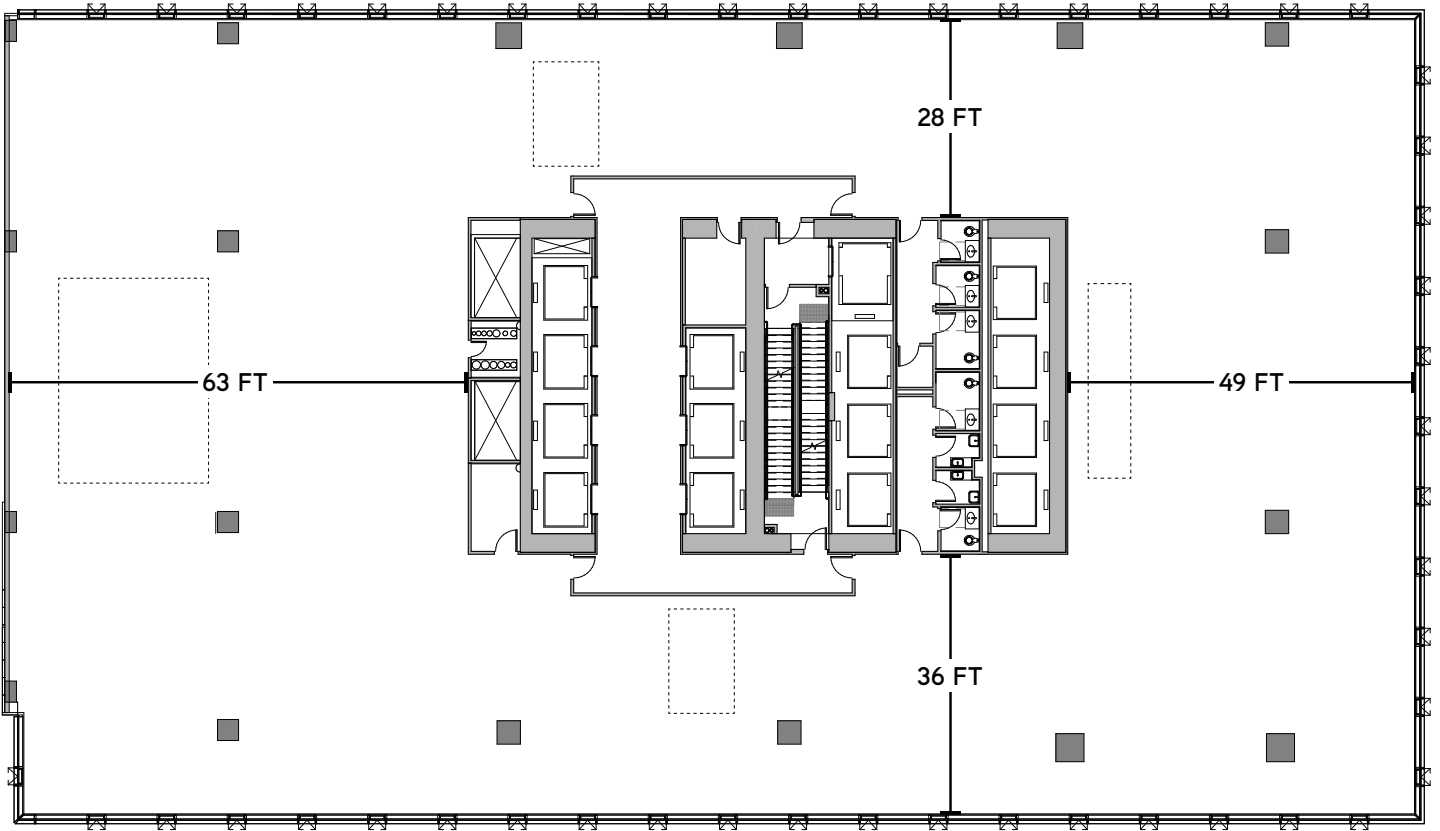

THE
STACK

1133
MELV
ILLE

BOX 1 | LEVEL 7 PLAN
22,409 SF

 Denotes possible floor openings