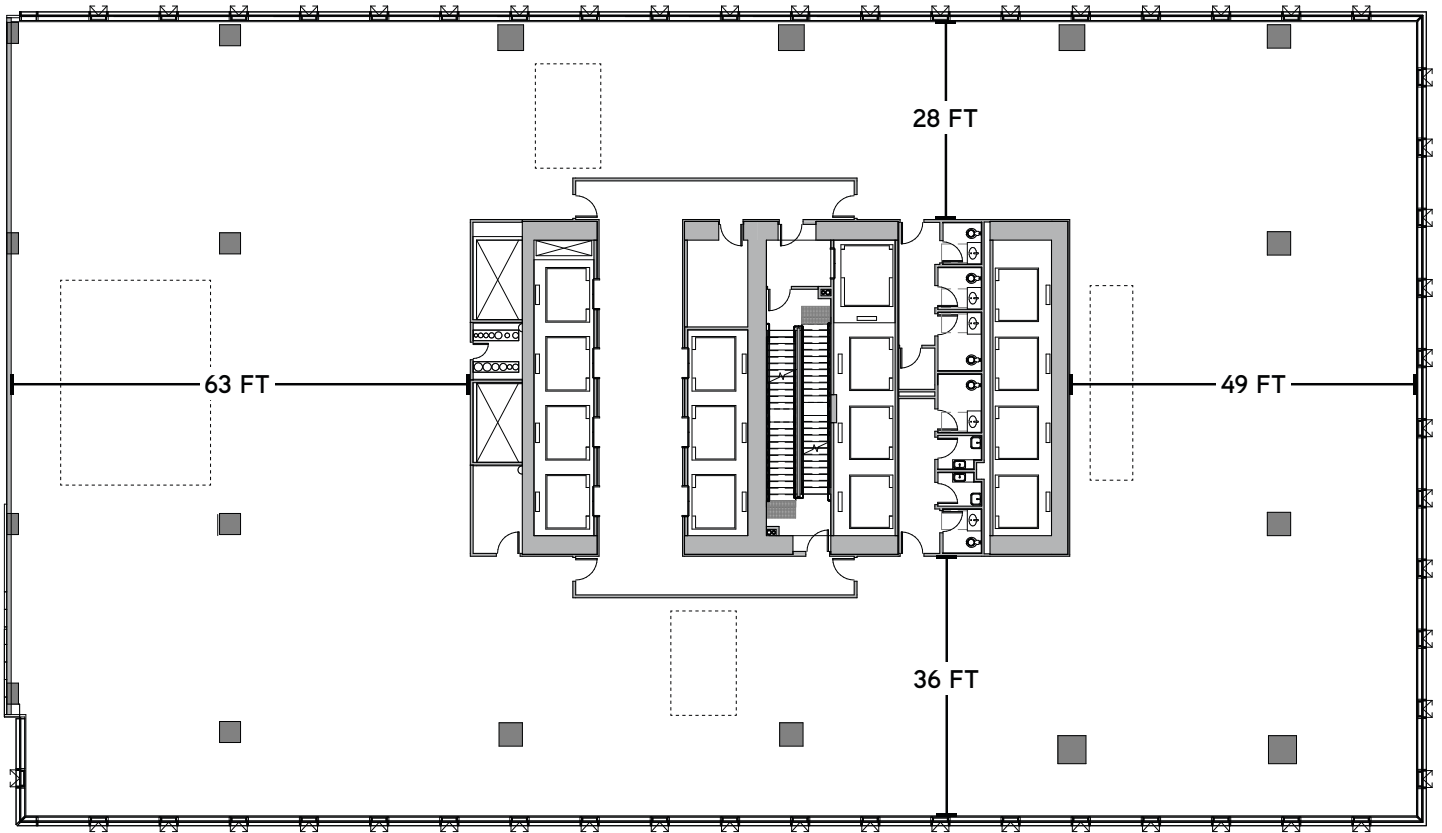

THE
STACK

1133
MELV
ILLE

BOX 1 | LEVEL 8 PLAN
21,117 SF

 Denotes possible floor openings