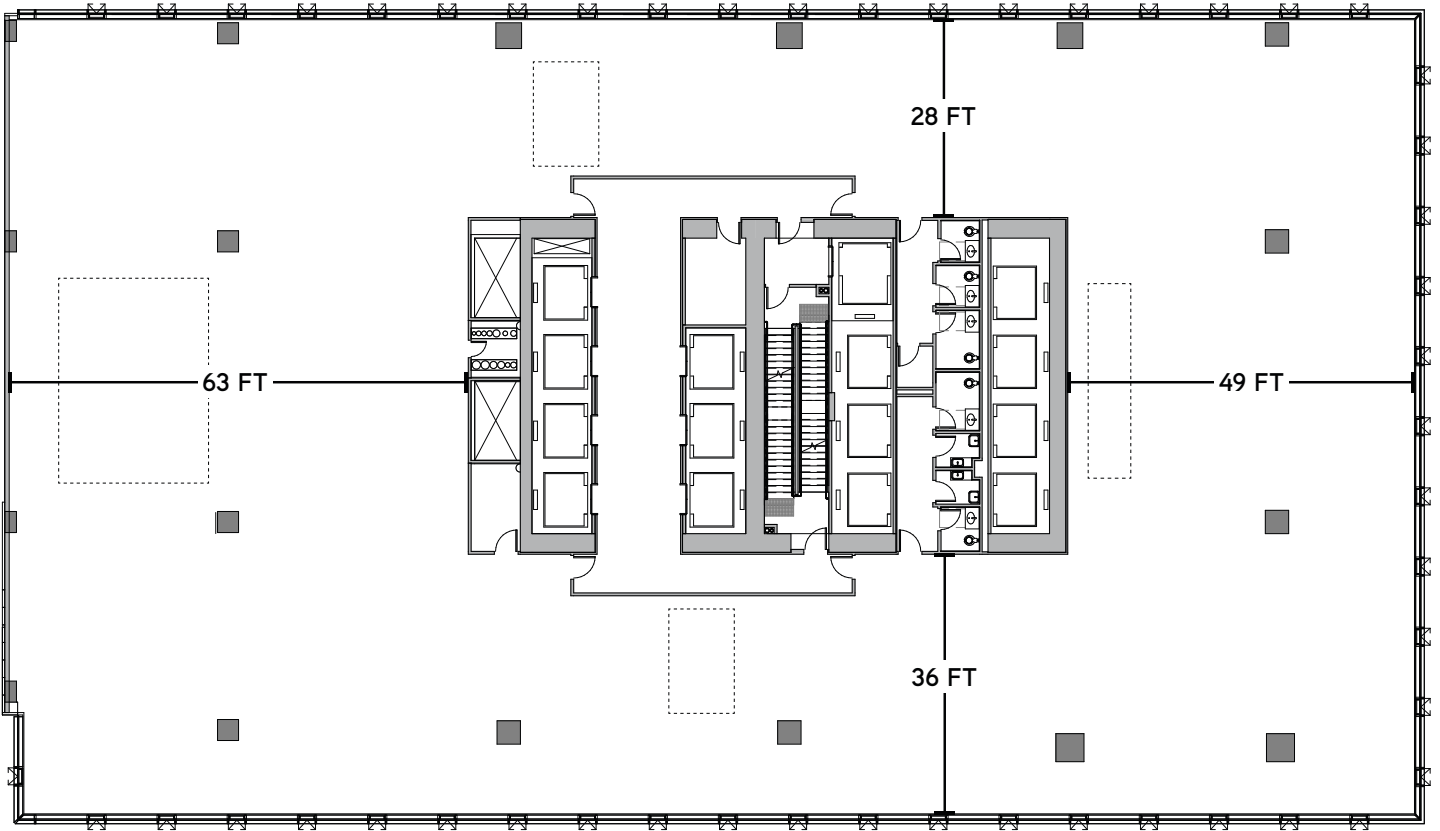

THE
STACK

1133
MELV
ILLE

BOX 1 | LEVEL 9 PLAN
22,370 SF

Denotes possible floor openings