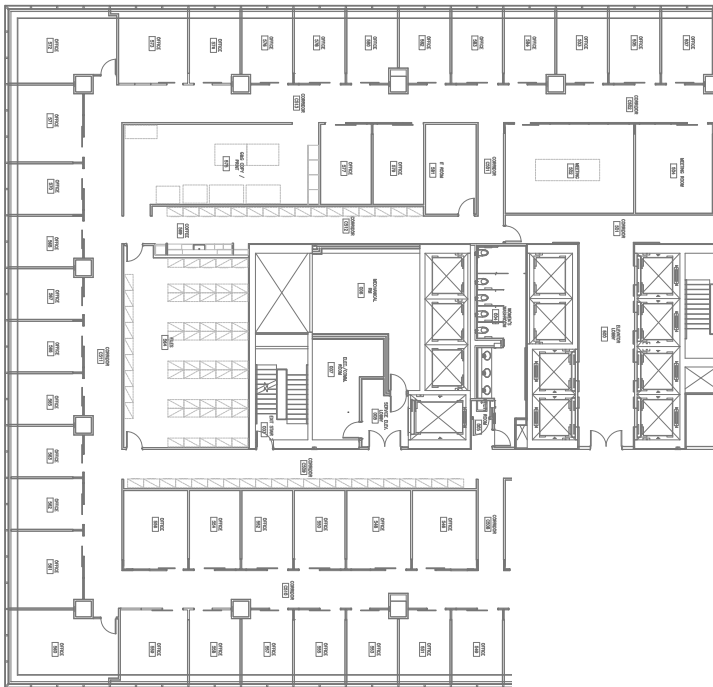

YOUR FUTURE OFFICE

Leasing Opportunity at

Eau Claire Tower

Plan View of Your Suite,
Suite 550, Eau Claire Tower

Suite Details:

Tower
Eau Claire
Suite Number
500

Square Footage
13,631

Further Information
[Eau Claire Tower's Webpage](#)

Website
[OxfordProperties.com](#)

Suite Description

- Reception
- Elevator exposure
- Boardroom
- Offices-intensive
- Large galley kitchen
- Furniture available

Your Office Tower