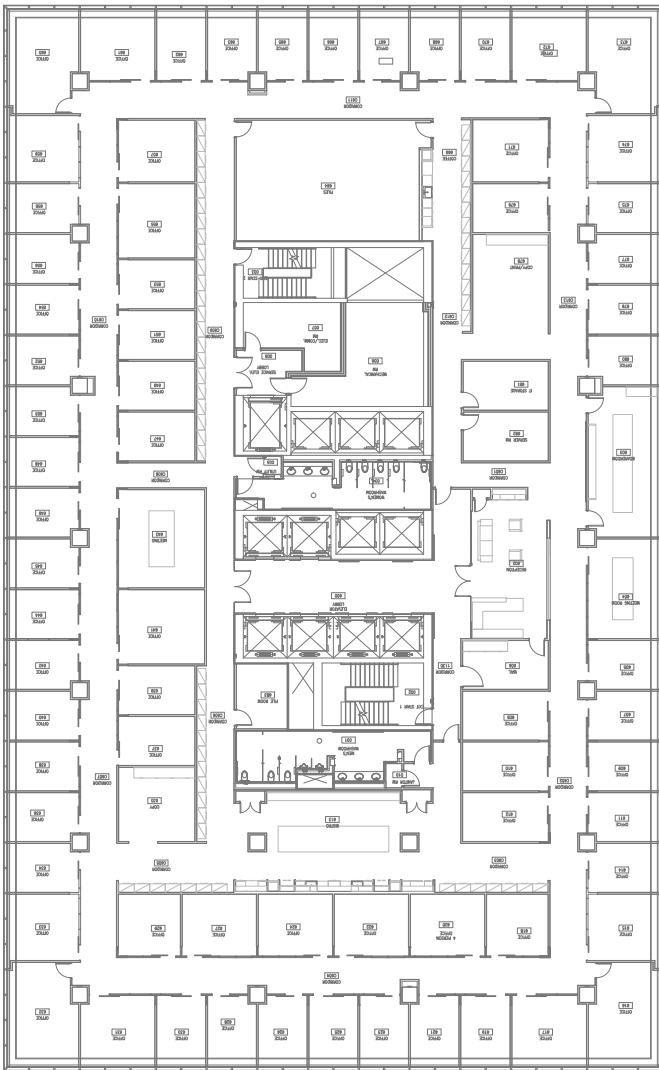

YOUR FUTURE OFFICE

Leasing Opportunity at

Eau Claire Tower

Suite Details:

Tower
Eau Claire
Suite Number
600

Square Footage
27,544

Further Information
[Eau Claire Tower's Webpage](#)
Website
[OxfordProperties.com](#)

Suite Description

- Reception
- Elevator exposure
- Boardroom
- Offices-intensive
- Large galley kitchen
- Furniture available

Plan View of Your Suite,
Suite 600, Eau Claire Tower

Your Office Tower