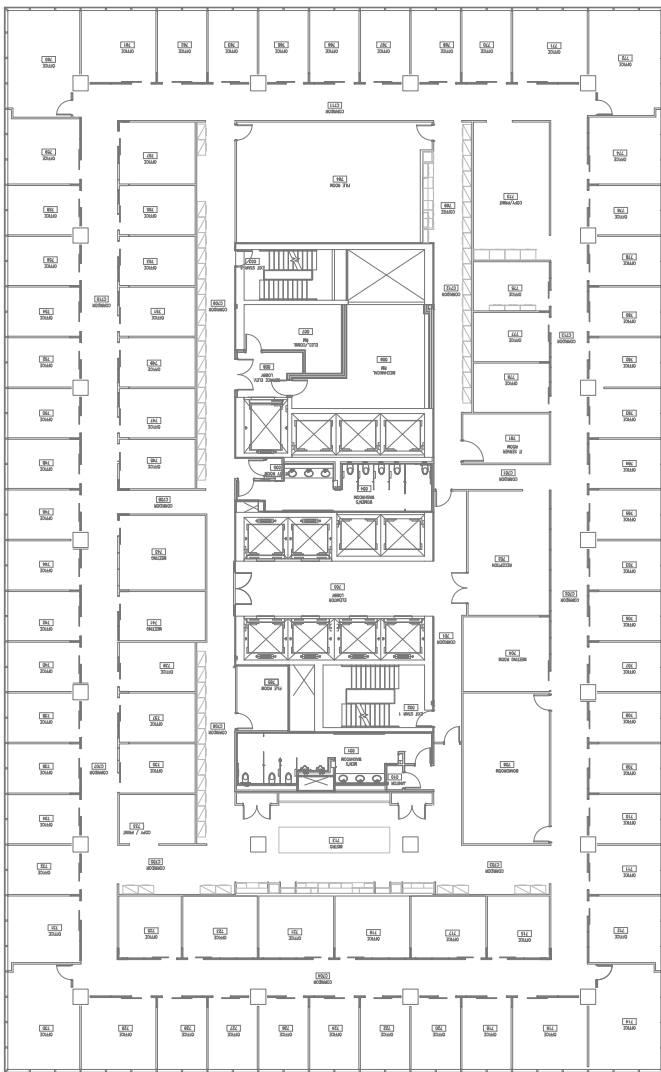

## Eau Claire Tower

Suite Details:

Tower  
Eau Claire  
Suite Number  
700

Square Footage  
27,544

Further Information  
[Eau Claire Tower's Webpage](#)

Website

[OxfordProperties.com](#)

Suite Description

- Reception
- Elevator exposure
- Boardroom
- Offices-intensive
- Large galley kitchen
- Furniture available

Plan View of Your Suite,  
Suite 700, Eau Claire Tower

Your Office Tower