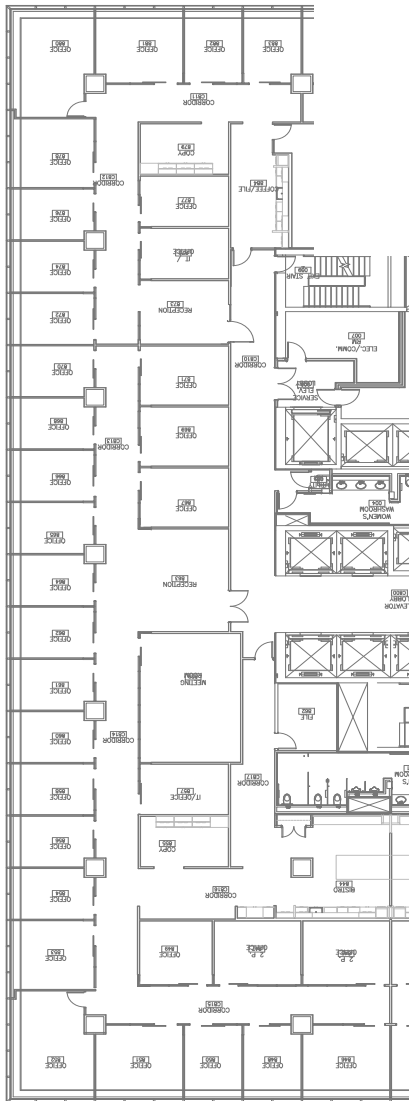

YOUR FUTURE OFFICE

Leasing Opportunity at

Eau Claire Tower

Plan View of Your Suite,
Suite 810, Eau Claire Tower

Suite Details:

Tower

Eau Claire

Suite Number

810

Square Footage

13,908

Further Information

[Eau Claire Tower's Webpage](#)

Website

[OxfordProperties.com](#)

Suite Description

- Reception
- Meeting rooms
- Boardroom
- Offices-intensive
- Staff bistro
- Filing room

Your Office Tower