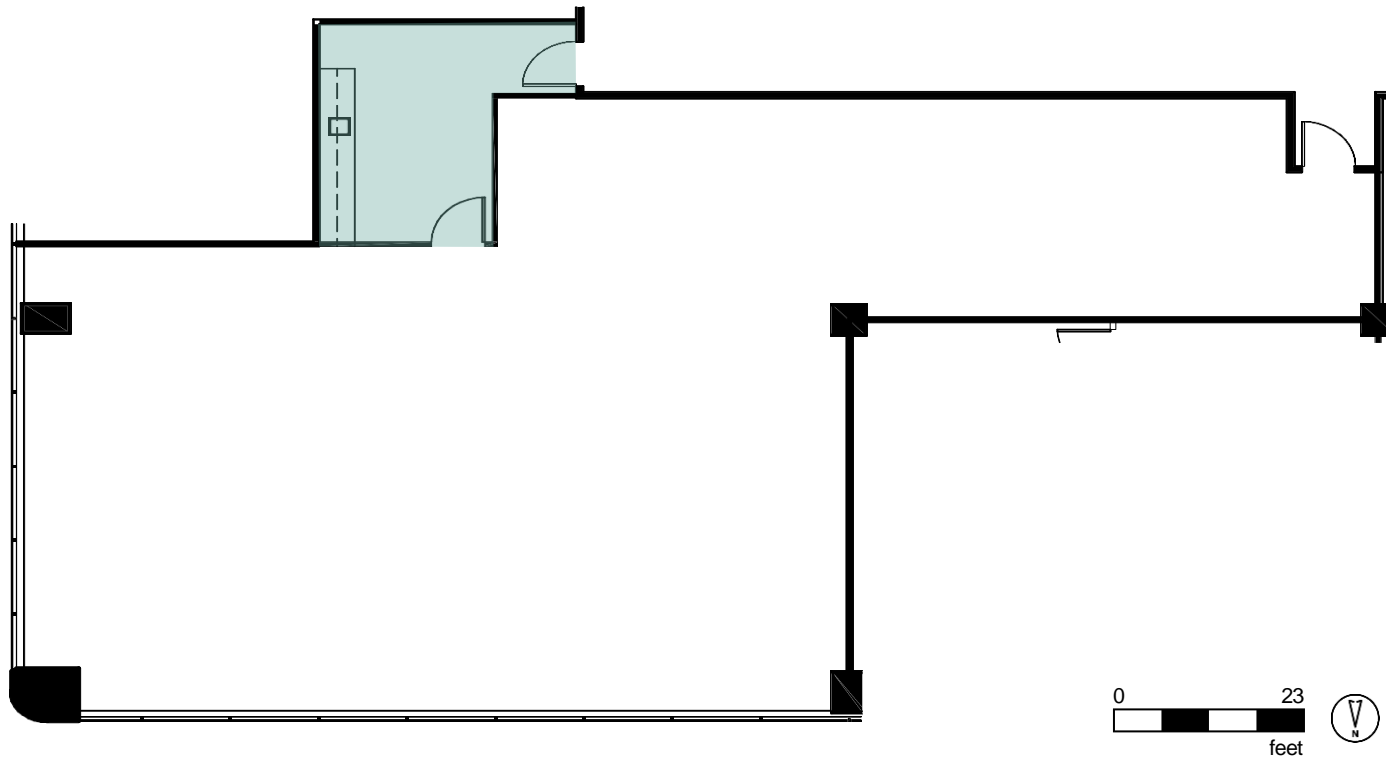

1 Yorkdale Road

OXFORD

2nd Floor – Suite 0215 – 2,305 SF

 Kitchen

Suite Features

- ✓ Available immediately
- ✓ Nicely built out
- ✓ Event/meeting room space
- ✓ Enclosed kitchenette
- ✓ Green foliage wall