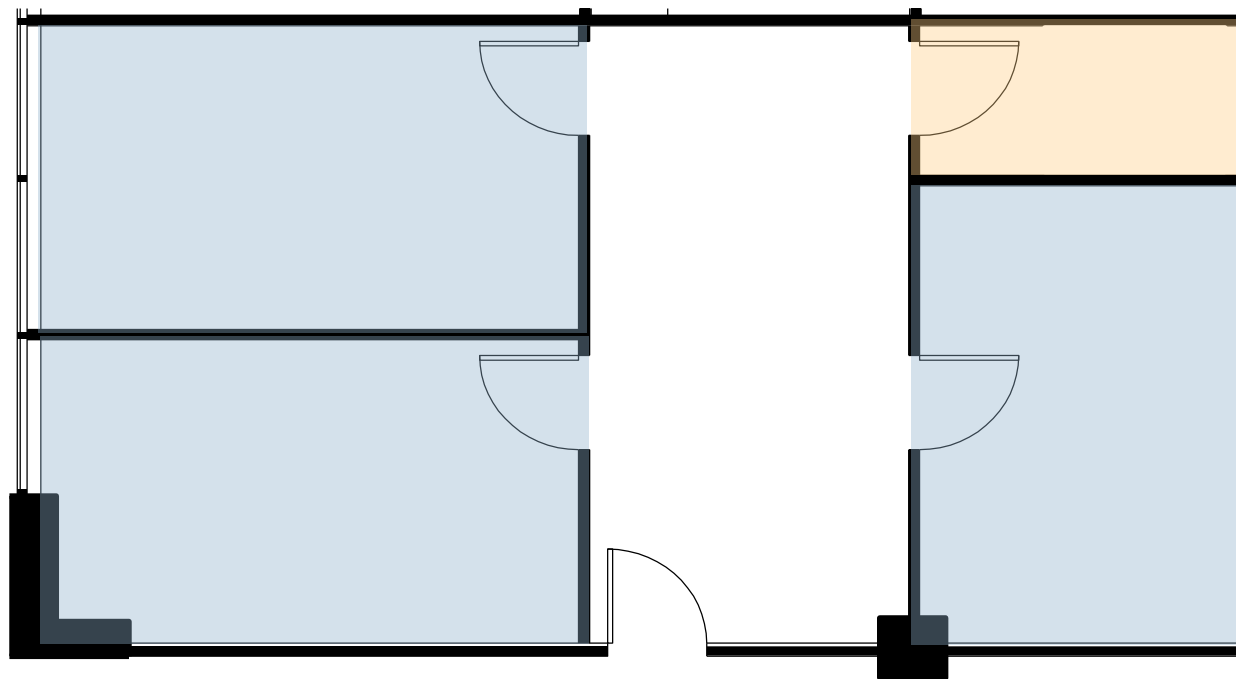

1 Yorkdale Road

OXFORD

4th Floor – Suite 0410 – 828 SF

-  Private Office
-  Server/Storage Room

Suite Features

- ✓ Available immediately
- ✓ Built out
- ✓ Three offices
- ✓ Storage room