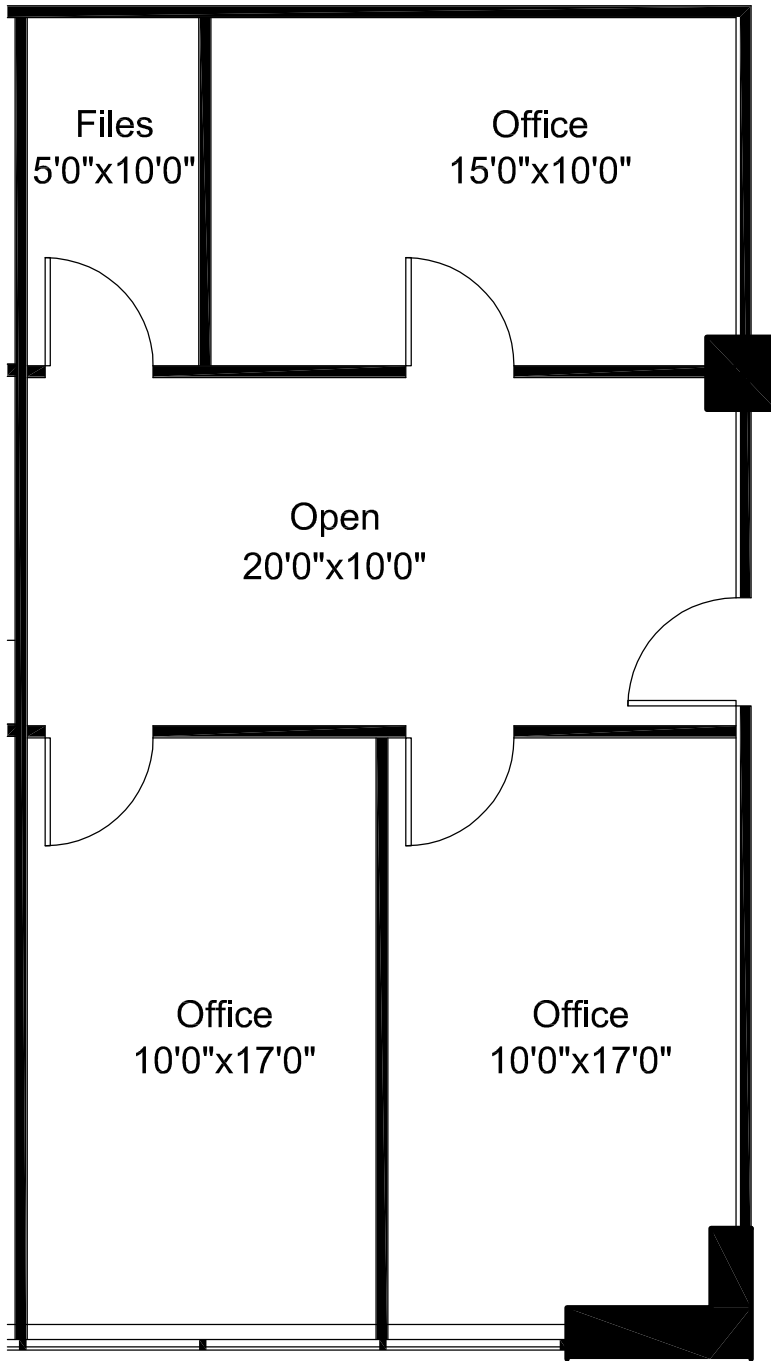

KEY PLAN

OLX|FLORID

APPROXIMATE
NORTH

PROJECT NAME

YORKDALE PLACE
1 YORKDALE ROAD
TORONTO, ONTARIO

DATE
31-MAR-21

DRAWING NAME
SUITE 410

USABLE AREA:
733 SQ. FT.

RENTABLE AREA:
828 SQ. FT.