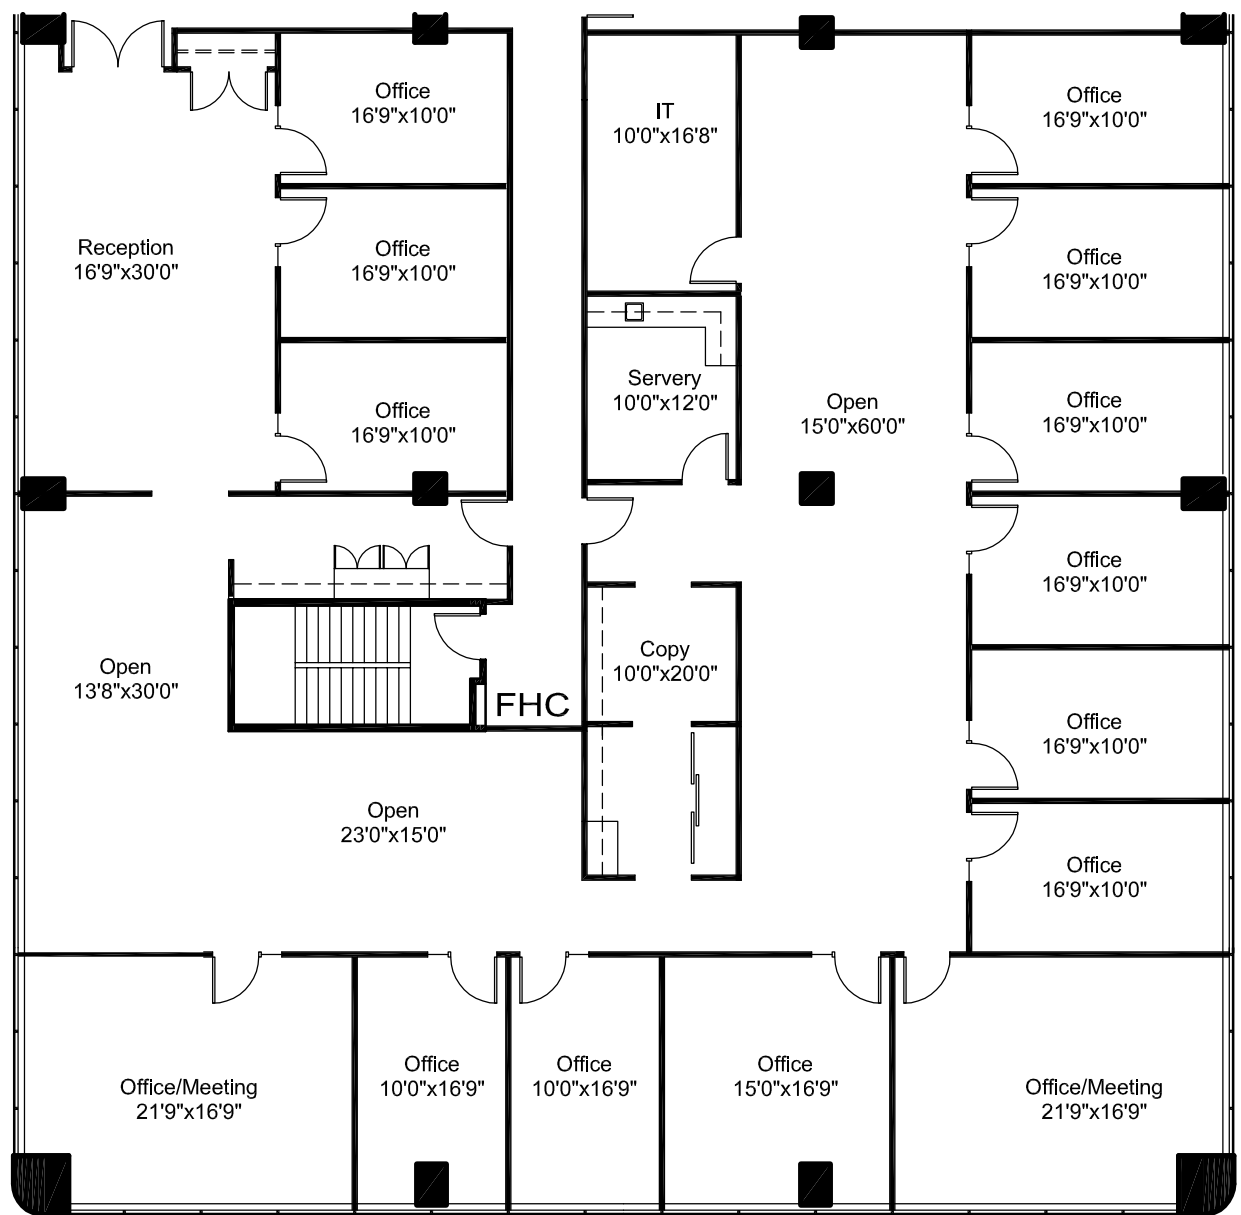

KEY PLAN

PROJECT NAME
YORKDALE PLACE
 1 YORKDALE ROAD
 TORONTO, ONTARIO

DRAWING NAME
SUITE 503

USABLE AREA:
5 717 SQ. FT.

RENTABLE AREA:
6 548 SQ. FT.

DATE
03-AUG-05